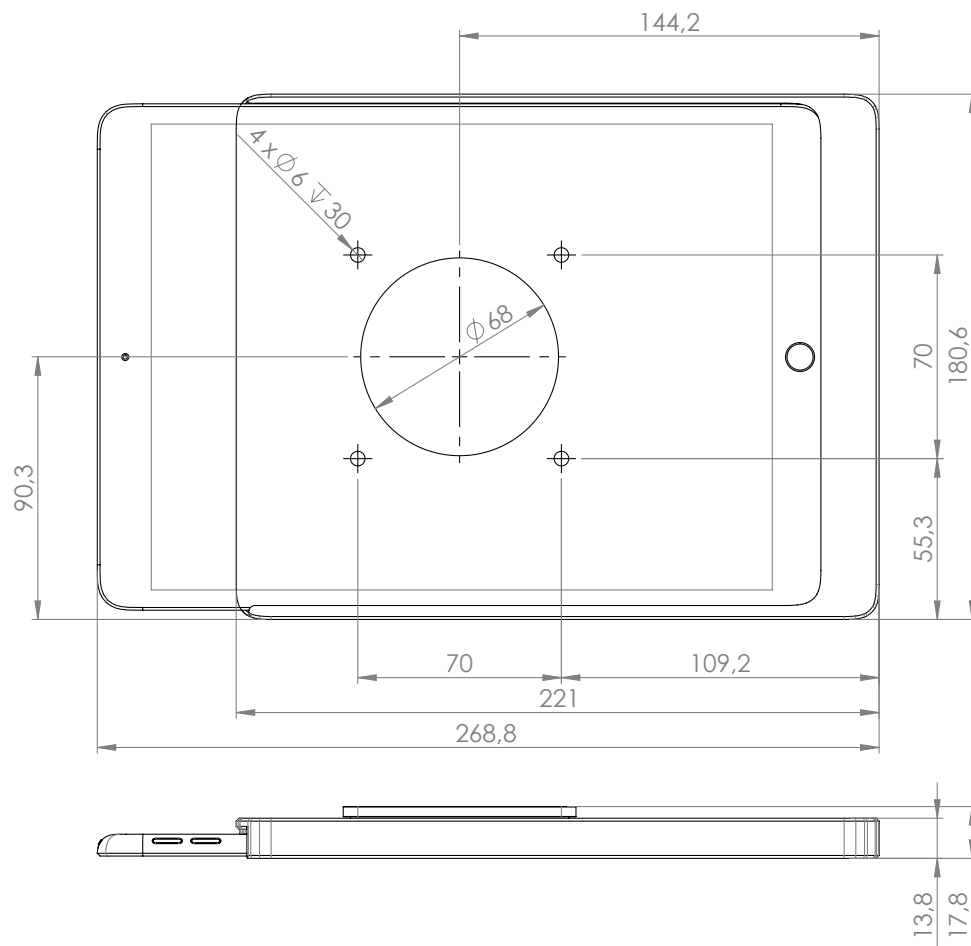

Dame Wall Home iPad 10.2"