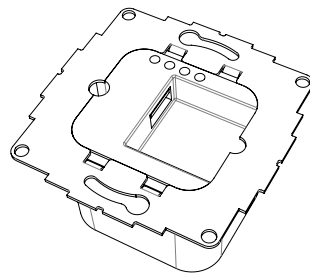

Dame Wall Home is an elegantly designed one-side-open tablet wall mount. The wall mount is made from precisely machined aluminium, with a smoothly anodized or powder-coated surface.

Product characteristics

built-in rotation unit for smooth switch between horizontal and portrait view

integrated lightning cable

easy insertion and removal of a tablet for portable use

Accessories

USB socket or PoE adapter

silver anodized