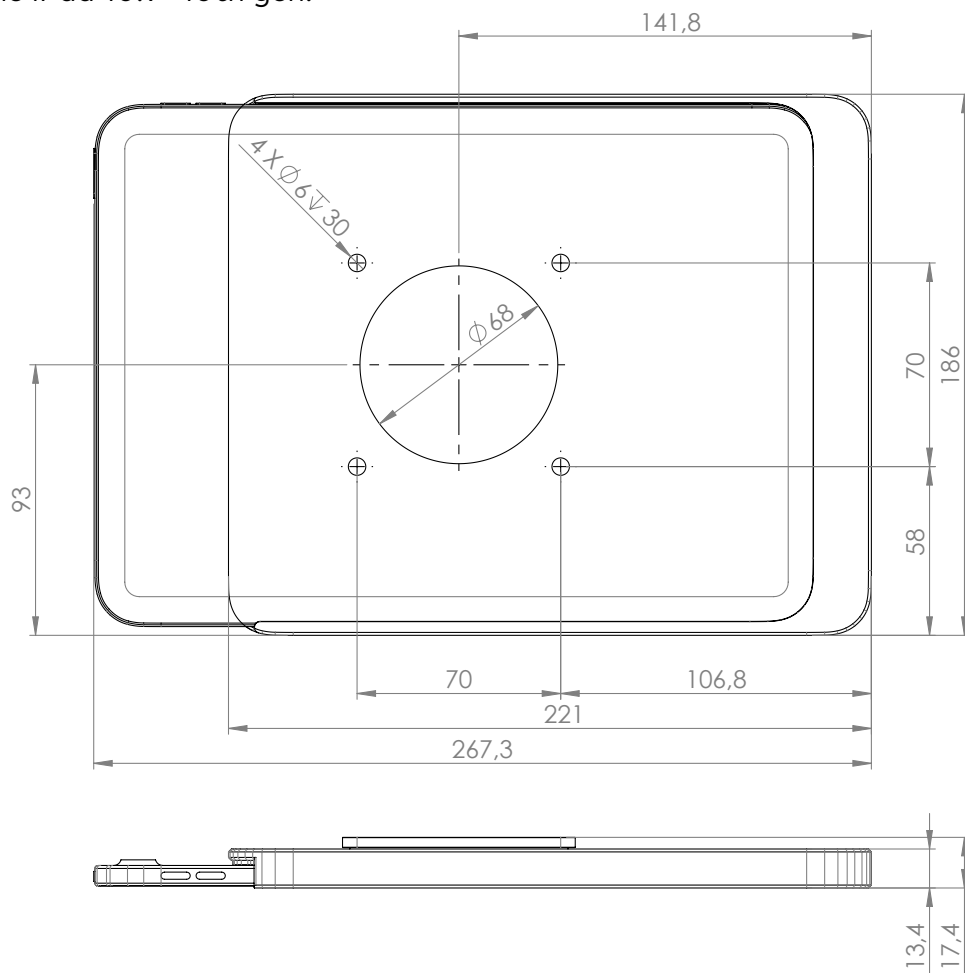

black anodized

white powder coated - RAL 9016

Dame Wall Home iPad 10.2"

Dame Wall Home iPad 10.9" 10th gen.

Dame Wall Home iPad Air 10.9" / iPad Pro 11"

DSP number	EAN	Product	Compatible devices	Weight in kg
DSP-2-12-1002-00	4260600743127	Dame Wall Home for iPad 10.2" White Powder Coated USB-A	iPad 10.2" (7th gen.) iPad 10.2" (8th gen.) iPad 10.2" (9th gen.)	0.7
DSP-2-12-1002-11	4260600743103	Dame Wall Home for iPad 10.2" Silver Anodized USB-A	iPad 10.2" (7th gen.) iPad 10.2" (8th gen.) iPad 10.2" (9th gen.)	0.7
DSP-2-12-1002-12	4260600743110	Dame Wall Home for iPad 10.2" Black Anodized USB-A	iPad 10.2" (7th gen.) iPad 10.2" (8th gen.) iPad 10.2" (9th gen.)	0.7
DSP-2-12-1100-00	4260600743233	Dame Wall Home for iPad Air 5 10.9 / Pro 11" White Powder Coated USB-A	iPad Air 4 10.9" iPad Air 5 10.9" iPad Pro 11" (1st gen.) iPad Pro 11" (2nd gen.) iPad Pro 11" (3rd gen.) iPad Pro 11" (4th gen.)	0.7
DSP-2-12-1100-11	4260600743240	Dame Wall Home for iPad Air 5 10.9 / Pro 11" Silver Anodized USB-A	iPad Air 4 10.9" iPad Air 5 10.9" iPad Pro 11" (1st gen.) iPad Pro 11" (2nd gen.) iPad Pro 11" (3rd gen.) iPad Pro 11" (4th gen.)	0.7
DSP-2-12-1100-12	4260600743257	Dame Wall Home for iPad Air 5 10.9 / Pro 11" Black Anodized USB-A	iPad Air 4 10.9" iPad Air 5 10.9" iPad Pro 11" (1st gen.) iPad Pro 11" (2nd gen.) iPad Pro 11" (3rd gen.) iPad Pro 11" (4th gen.)	0.7
DSP-2-12-1100-00-C	4260600743301	Dame Wall Home for iPad Air 5 10.9 / Pro 11" White Powder Coated USB-C	iPad Air 4 10.9" iPad Air 5 10.9" iPad Pro 11" (1st gen.) iPad Pro 11" (2nd gen.) iPad Pro 11" (3rd gen.) iPad Pro 11" (4th gen.)	0.7
DSP-2-12-1100-11-C	4260600743318	Dame Wall Home for iPad Air 5 10.9 / Pro 11" Silver Anodized USB-C	iPad Air 4 10.9" iPad Air 5 10.9" iPad Pro 11" (1st gen.) iPad Pro 11" (2nd gen.) iPad Pro 11" (3rd gen.) iPad Pro 11" (4th gen.)	0.7
DSP-2-12-1100-12-C	4260600743325	Dame Wall Home for iPad Air 5 10.9 / Pro 11" Black Anodized USB-C	iPad Air 4 10.9" iPad Air 5 10.9" iPad Pro 11" (1st gen.) iPad Pro 11" (2nd gen.) iPad Pro 11" (3rd gen.) iPad Pro 11" (4th gen.)	0.7
DSP-2-12-1009-00	4260600745923	Dame Wall Home for iPad 10.9" 10th Gen. White Powder Coated USB-A	iPad 10.9" (10th gen.)	0.7
DSP-2-12-1009-11	4260600745930	Dame Wall Home for iPad 10.9" 10th Gen. Silver Anodized USB-A	iPad 10.9" (10th gen.)	0.7
DSP-2-12-1009-12	4260600745947	Dame Wall Home for iPad 10.9" 10th Gen. Black Anodized USB-A	iPad 10.9" (10th gen.)	0.7
DSP-2-12-1009-00-C	4260600745459	Dame Wall Home for iPad 10.9" 10th Gen. White Powder Coated USB-C	iPad 10.9" (10th gen.)	0.7
DSP-2-12-1009-11-C	4260600745466	Dame Wall Home for iPad 10.9" 10th Gen. Silver Anodized USB-C	iPad 10.9" (10th gen.)	0.7
DSP-2-12-1009-12-C	4260600745473	Dame Wall Home for iPad 10.9" 10th Gen. Black Anodized USB-C	iPad 10.9" (10th gen.)	0.7
DSP-91-USB	4260258610246	S24L USB electric concealed socket 12 W 2.4 A + Lightning to USB-A cable	for all iPads with Lightning	0.2
DSP-92-USB	4260258612028	S24C USB electric concealed socket 12 W 2.4 A + USB-C to USB-A cable	for all tablets with USB-C	0.2
DSP-95-CL	4260258610284	S28L PoE Adapter incl. Lightnig Cable	check compatibility at: smart-things.de	0.2
DSP-96-CUSBC	4260258612288	S28C PoE Adapter incl. USB-C Cable	check compatibility at: smart-things.de	0.2