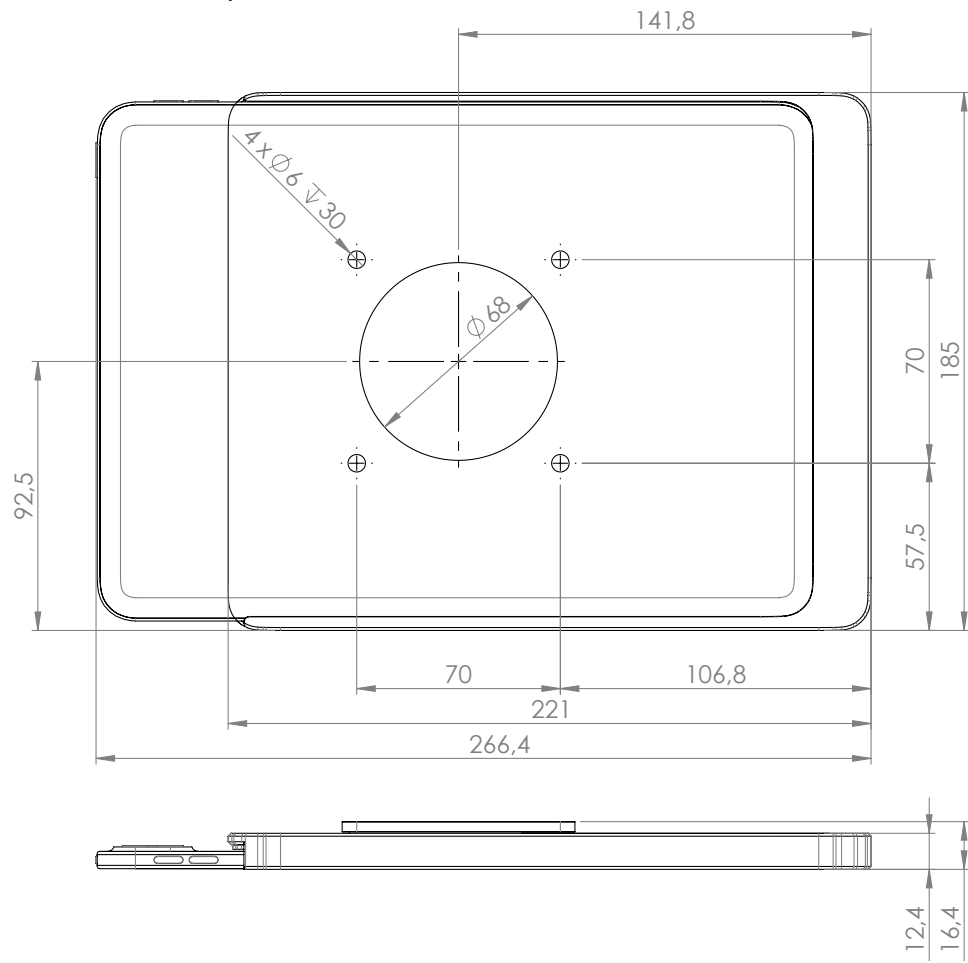

black anodized

white powder coated - RAL 9016

Dame Wall Home iPad 10.2"

Dame Wall Home iPad 10.9" 10th gen.

Dame Wall Home iPad Air 10.9" / iPad Pro 11"

DSP number	EAN	Product	Compatible devices	Weight in kg
DSP-2-12-1002-00	4260600743127	Dame Wall Home for iPad 10.2" White Powder Coated USB-A	iPad 10.2" (7th gen.) iPad 10.2" (8th gen.) iPad 10.2" (9th gen.)	0.7
DSP-2-12-1002-11	4260600743103	Dame Wall Home for iPad 10.2" Silver Anodized USB-A	iPad 10.2" (7th gen.) iPad 10.2" (8th gen.) iPad 10.2" (9th gen.)	0.7
DSP-2-12-1002-12	4260600743110	Dame Wall Home for iPad 10.2" Black Anodized USB-A	iPad 10.2" (7th gen.) iPad 10.2" (8th gen.) iPad 10.2" (9th gen.)	0.7
DSP-2-12-1100-00	4260600743233	Dame Wall Home for iPad Air 5 10.9 / Pro 11" White Powder Coated USB-A	iPad Air 4 10.9" iPad Air 5 10.9" iPad Pro 11" (1st gen.) iPad Pro 11" (2nd gen.) iPad Pro 11" (3rd gen.) iPad Pro 11" (4th gen.)	0.7
DSP-2-12-1100-11	4260600743240	Dame Wall Home for iPad Air 5 10.9 / Pro 11" Silver Anodized USB-A	iPad Air 4 10.9" iPad Air 5 10.9" iPad Pro 11" (1st gen.) iPad Pro 11" (2nd gen.) iPad Pro 11" (3rd gen.) iPad Pro 11" (4th gen.)	0.7
DSP-2-12-1100-12	4260600743257	Dame Wall Home for iPad Air 5 10.9 / Pro 11" Black Anodized USB-A	iPad Air 4 10.9" iPad Air 5 10.9" iPad Pro 11" (1st gen.) iPad Pro 11" (2nd gen.) iPad Pro 11" (3rd gen.) iPad Pro 11" (4th gen.)	0.7
DSP-2-12-1100-00-C	4260600743301	Dame Wall Home for iPad Air 5 10.9 / Pro 11" White Powder Coated USB-C	iPad Air 4 10.9" iPad Air 5 10.9" iPad Pro 11" (1st gen.) iPad Pro 11" (2nd gen.) iPad Pro 11" (3rd gen.) iPad Pro 11" (4th gen.)	0.7
DSP-2-12-1100-11-C	4260600743318	Dame Wall Home for iPad Air 5 10.9 / Pro 11" Silver Anodized USB-C	iPad Air 4 10.9" iPad Air 5 10.9" iPad Pro 11" (1st gen.) iPad Pro 11" (2nd gen.) iPad Pro 11" (3rd gen.) iPad Pro 11" (4th gen.)	0.7
DSP-2-12-1100-12-C	4260600743325	Dame Wall Home for iPad Air 5 10.9 / Pro 11" Black Anodized USB-C	iPad Air 4 10.9" iPad Air 5 10.9" iPad Pro 11" (1st gen.) iPad Pro 11" (2nd gen.) iPad Pro 11" (3rd gen.) iPad Pro 11" (4th gen.)	0.7
DSP-2-12-1009-00	4260600745923	Dame Wall Home for iPad 10.9" 10th Gen. White Powder Coated USB-A	iPad 10.9" (10th gen.)	0.7
DSP-2-12-1009-11	4260600745930	Dame Wall Home for iPad 10.9" 10th Gen. Silver Anodized USB-A	iPad 10.9" (10th gen.)	0.7
DSP-2-12-1009-12	4260600745947	Dame Wall Home for iPad 10.9" 10th Gen. Black Anodized USB-A	iPad 10.9" (10th gen.)	0.7
DSP-2-12-1009-00-C	4260600745459	Dame Wall Home for iPad 10.9" 10th Gen. White Powder Coated USB-C	iPad 10.9" (10th gen.)	0.7
DSP-2-12-1009-11-C	4260600745466	Dame Wall Home for iPad 10.9" 10th Gen. Silver Anodized USB-C	iPad 10.9" (10th gen.)	0.7
DSP-2-12-1009-12-C	4260600745473	Dame Wall Home for iPad 10.9" 10th Gen. Black Anodized USB-C	iPad 10.9" (10th gen.)	0.7
DSP-91-USB	4260258610246	S24L USB electric concealed socket 12 W 2.4 A + Lightning to USB-A cable	for all iPads with Lightning	0.2
DSP-92-USB	4260258612028	S24C USB electric concealed socket 12 W 2.4 A + USB-C to USB-A cable	for all tablets with USB-C	0.2
DSP-95-CL	4260258610284	S28L PoE Adapter incl. Lightnig Cable	check compatibility at: smart-things.de	0.2
DSP-96-CUSBC	4260258612288	S28C PoE Adapter incl. USB-C Cable	check compatibility at: smart-things.de	0.2