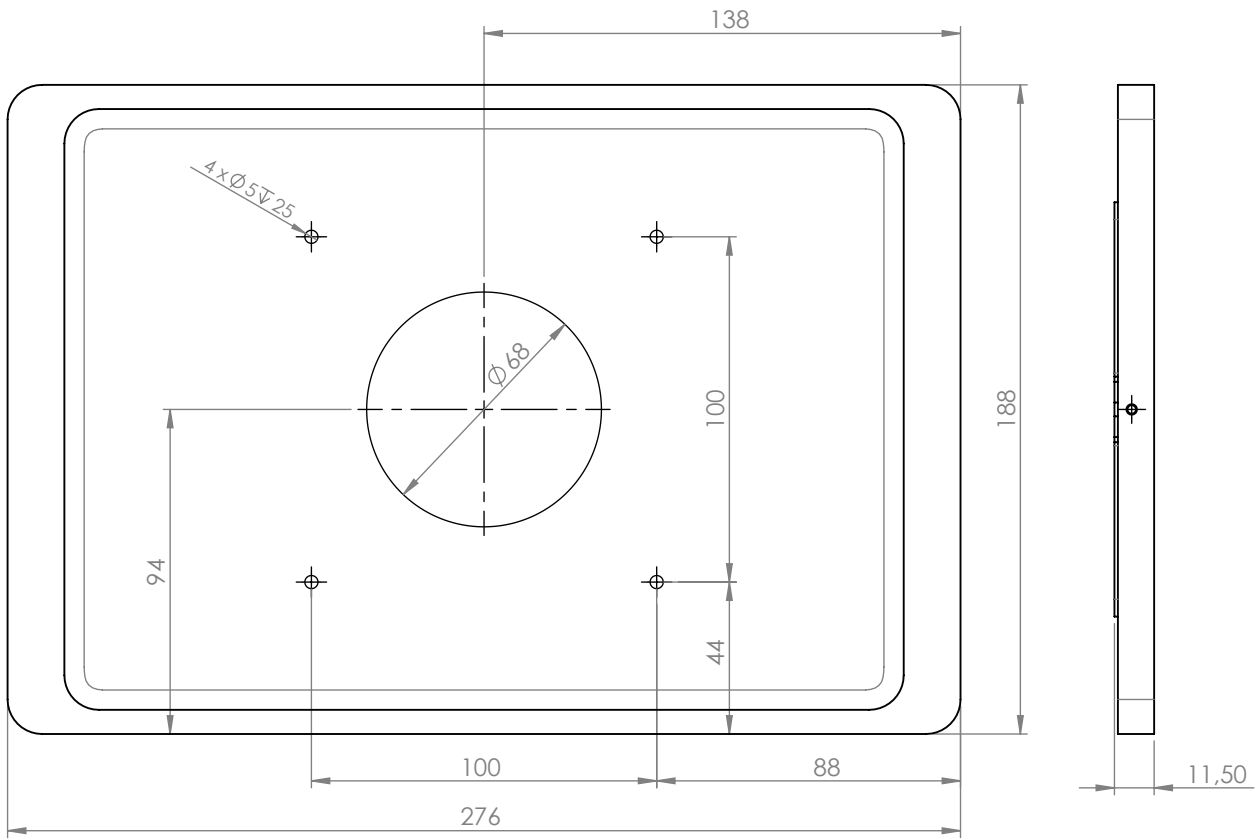

Companion Wall 2.0 for iPad 10.9" / 11"