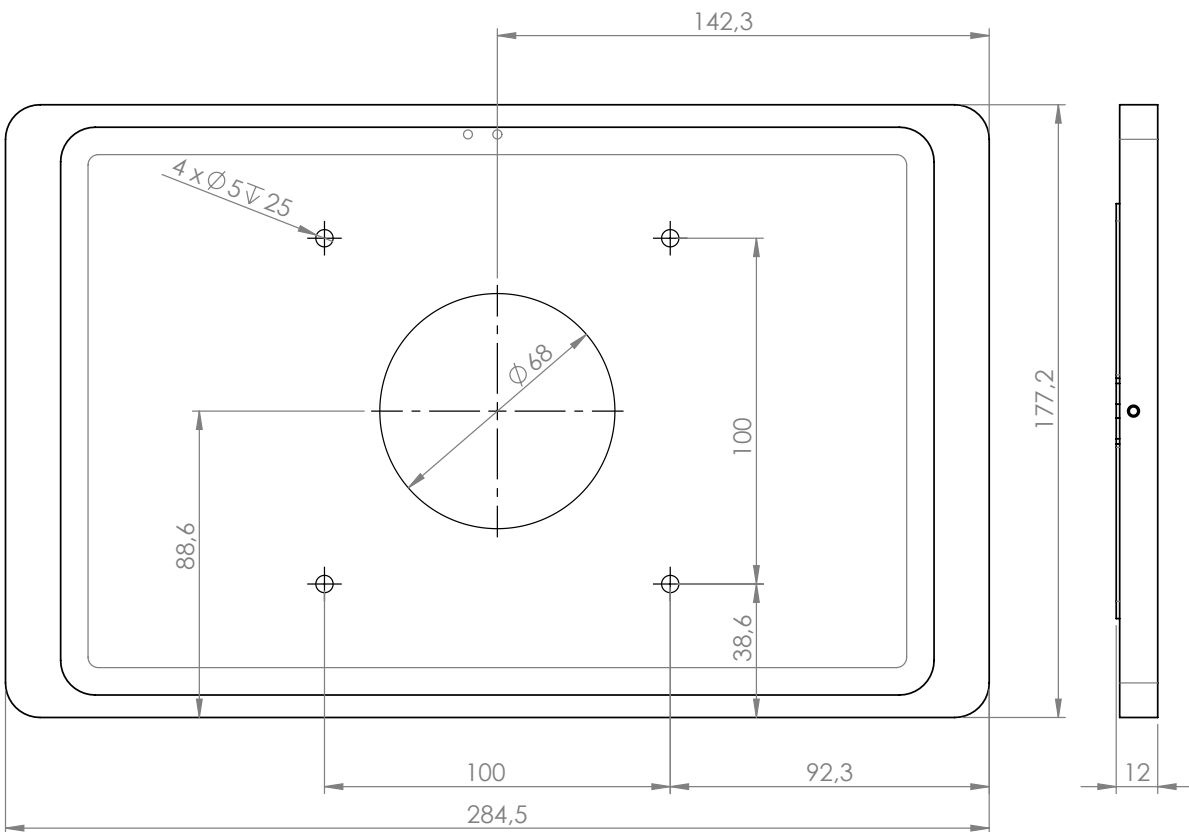

Companion Wall 2.0 for Samsung Galaxy Tab A9+ (SM-X210)