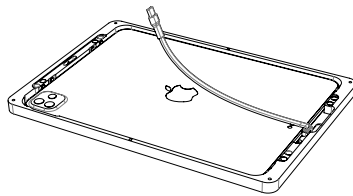

Companion Wall 2.0. is a refined and slim iPad wall mount. It is made of precisely machined aluminum with black, white or anthracite powder coated surface. The iPad wall mount is fixed with magnets and comes with a complementary charging cable.

Product characteristics

vertically
or horizontally
mounted on a wall

cable hidden
in the mount

magnetic
casing lock
& security screw

Accessories

USB socket
or PoE adapter

black powder
coated - RAL 9005

white powder
coated - RAL 9016

anthracite powder
coated - RAL 7016

Companion Wall 2.0 for iPad 10.9" / 11"

Companion Wall 2.0 for Samsung Galaxy Tab A9+ (SM-X210)

	DSP number	EAN	Product	Compatible devices	Weight <i>in kg</i>
Companion Wall 2.0	DSP-1-11-1100-00-C	4260600745343	Companion Wall 2.0 for iPad 10.9" / 11" White Powder Coated w. USB-C to USB-C cable	iPad 10.9" (10th gen.) iPad Air 4 10.9" iPad Air 5 10.9" iPad Pro 11" (1st gen.) iPad Pro 11" (2nd gen.) iPad Pro 11" (3rd gen.) iPad Pro 11" (4th gen.)	0.363
	DSP-1-11-1100-02-C	4260600745350	Companion Wall 2.0 for iPad 10.9" / 11" Black Powder Coated w. USB-C to USB-C cable	iPad 10.9" (10th gen.) iPad Air 4 10.9" iPad Air 5 10.9" iPad Pro 11" (1st gen.) iPad Pro 11" (2nd gen.) iPad Pro 11" (3rd gen.) iPad Pro 11" (4th gen.)	0.363
	DSP-1-11-1100-06-C	4260600745749	Companion Wall 2.0 for iPad 10.9" / 11" Anthracite Grey (RAL 7016) Powder Coated w. USB-C to USB-C cable	iPad 10.9" (10th gen.) iPad Air 4 10.9" iPad Air 5 10.9" iPad Pro 11" (1st gen.) iPad Pro 11" (2nd gen.) iPad Pro 11" (3rd gen.) iPad Pro 11" (4th gen.)	0.363
	DSP-1-11-3110-00-C	4260600747002	Companion Wall 2.0 for Samsung Tab A9+ 11" White Powder Coated w. USB-C to USB-C cable	Samsung Galaxy Tab A9+ 11"	0.363
	DSP-1-11-3110-02-C	4260600747019	Companion Wall 2.0 for Samsung Tab A9+ 11" Black Powder Coated w. USB-C to USB-C cable	Samsung Galaxy Tab A9+ 11"	0.363
			Displine GmbH Mainzer Straße 97 65189 Wiesbaden	Contact e-mail: info@displine.com	