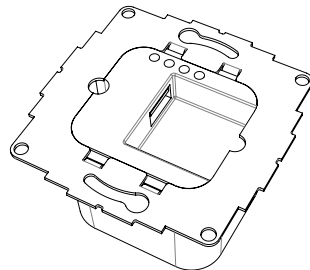

Companion Wall 2.0. is a refined and slim iPad wall mount. It is made of precisely machined aluminum with black, white or anthracite powder coated surface. The iPad wall mount is fixed with magnets and comes with a complementary charging cable.

Product characteristics

vertically
or horizontally
mounted on a wall

cable hidden
in the mount

magnetic
casing lock
& security screw

Accessories

USB socket
or PoE adapter

black powder
coated - RAL 9005

white powder
coated - RAL 9016