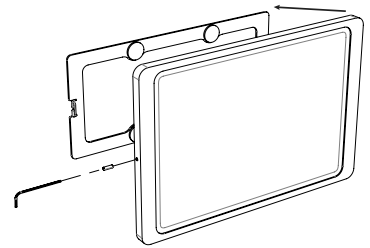

Companion Wall 2.0. is a refined and slim iPad wall mount. It is made of precisely machined aluminum with black, white or anthracite powder coated surface. The iPad wall mount is fixed with magnets and comes with a complementary charging cable.

Product characteristics

vertically
or horizontally
mounted on a wall

cable hidden
in the mount

magnetic
casing lock
& security screw

Accessories

USB socket
or PoE adapter

black powder
coated - RAL 9005

white powder
coated - RAL 9016