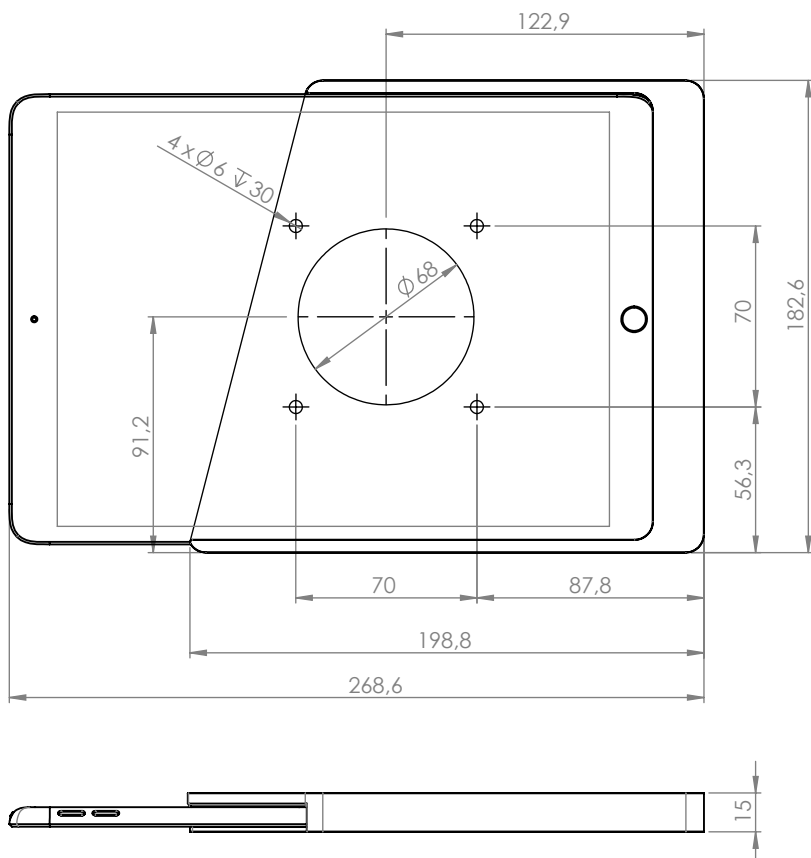

Companion Wall Home is a fine one-side-open asymmetrical tablet wall mount. It is made from high-grade precisely machined aluminium, with powder coated surface finishing.

Product characteristics

easy insertion and removal of a tablet for portable use

integrated lightning cable

horizontal or portrait view

Accessories

USB socket or PoE adapter

black powder coated - RAL 9005

white powder coated - RAL 9016

Companion Wall Home for iPad mini 8.3" (6th gen.)

Companion Wall Home for iPad 10.2"