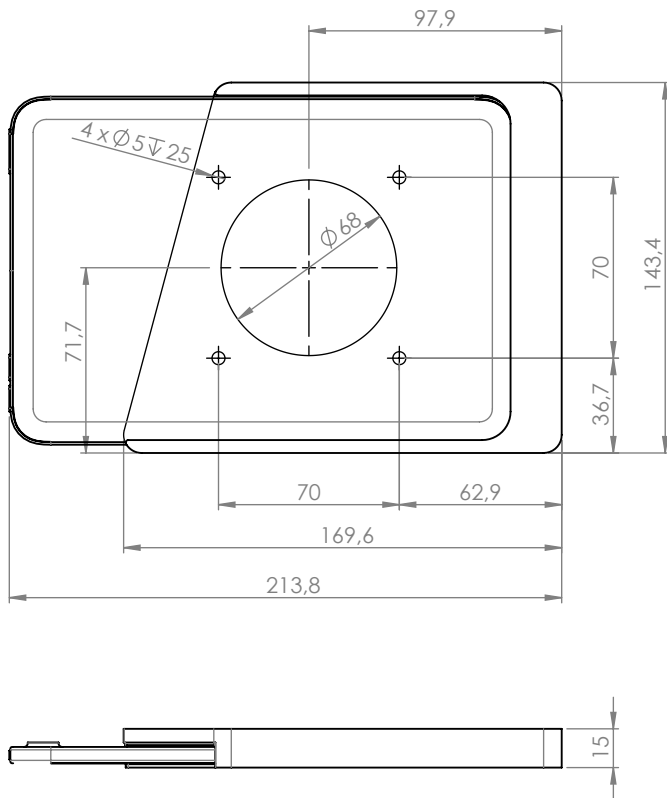

integrated lightning cable

horizontal or portrait view

Accessories

USB socket or PoE adapter

black powder coated - RAL 9005

white powder coated - RAL 9016

Companion Wall Home for iPad mini 8.3" (6th gen.)

Companion Wall Home for iPad 10.2"