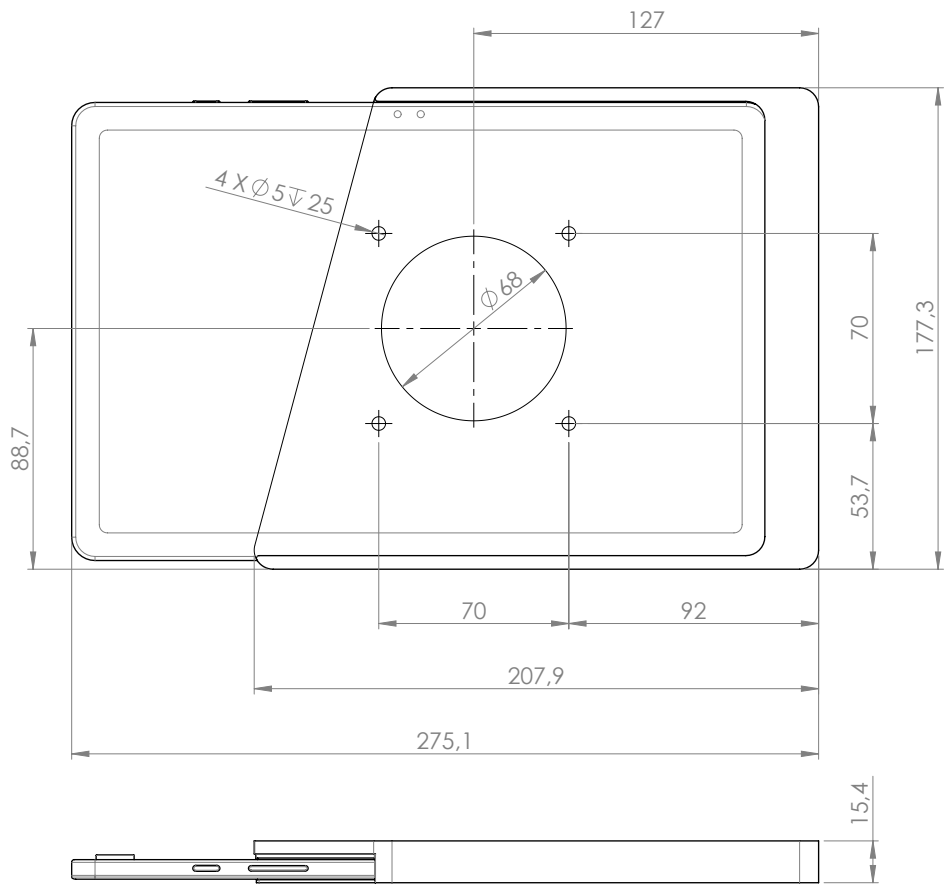

Companion Wall Home for Samsung Galaxy Tab A9+ 11"