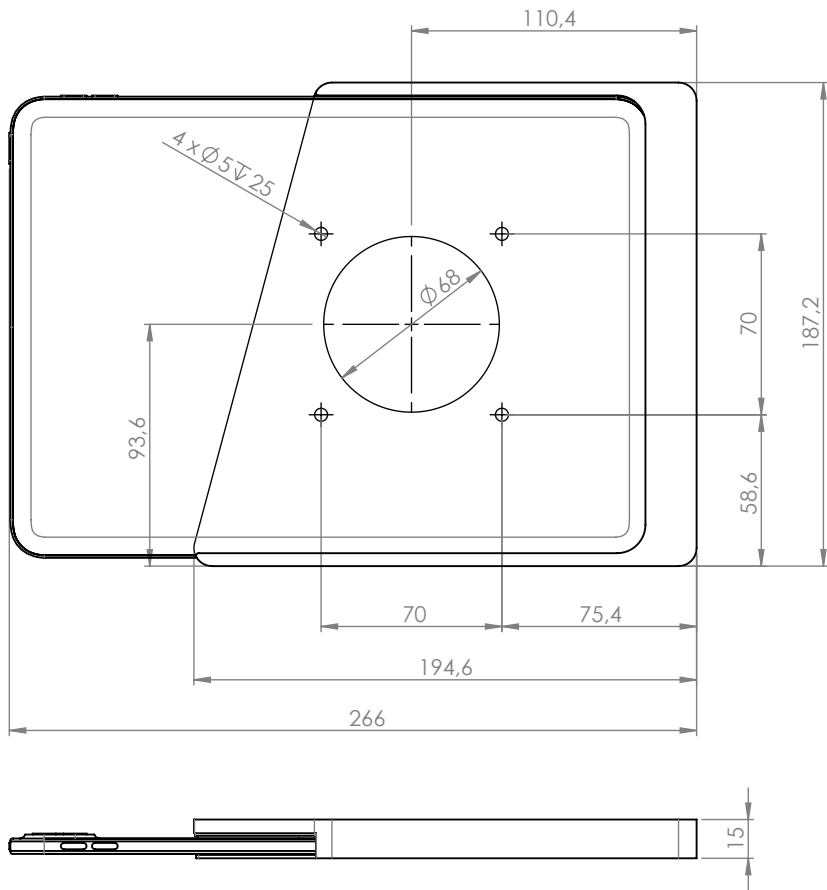

Companion Wall Home for iPad Air 4/5 10.9" / Air 11" / Pro 11"