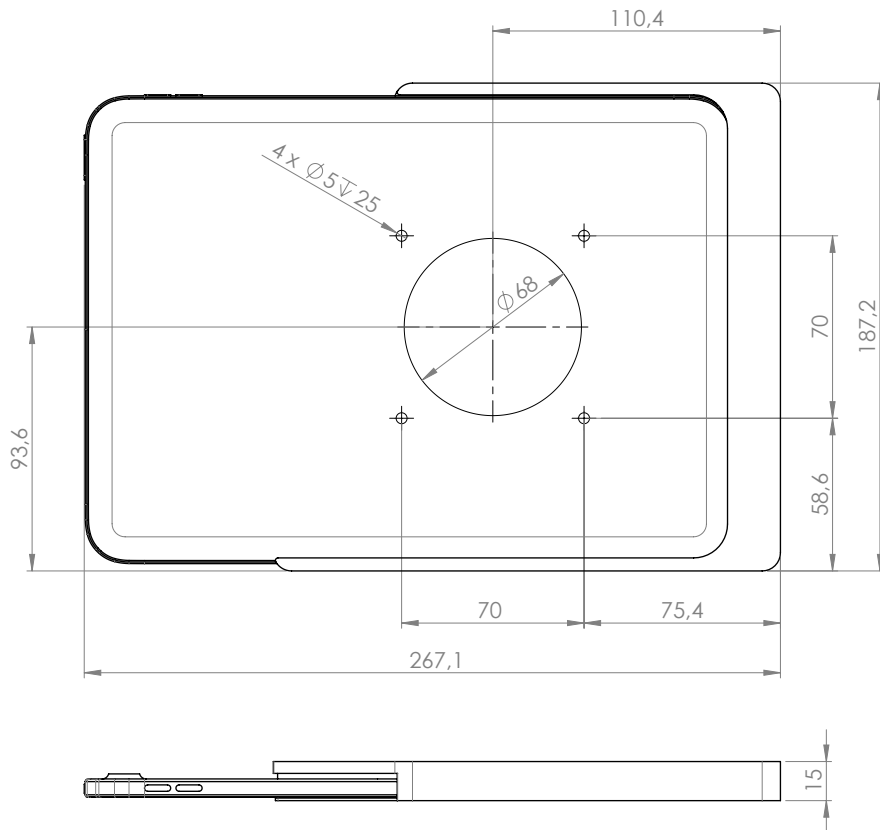

Companion Wall Home for iPad 10.9' (10th gen.)