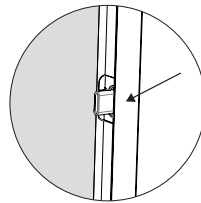

**Dame Wall Home 2.0** is a stylish, square-shaped, one-side open iPad wall mount. It is made of CNC machined aluminium and refined with surface anodizing. The iPad wall mount has an integrated charging function, Alcantara inlay and is available in four elegant colours.

## Product characteristics

built-in rotation unit for smooth switch between horizontal and portrait view

replaceable Alcantara® Panels

integrated USB-C to USB-C cable for charging

easy insertion and removal of a tablet for portable use