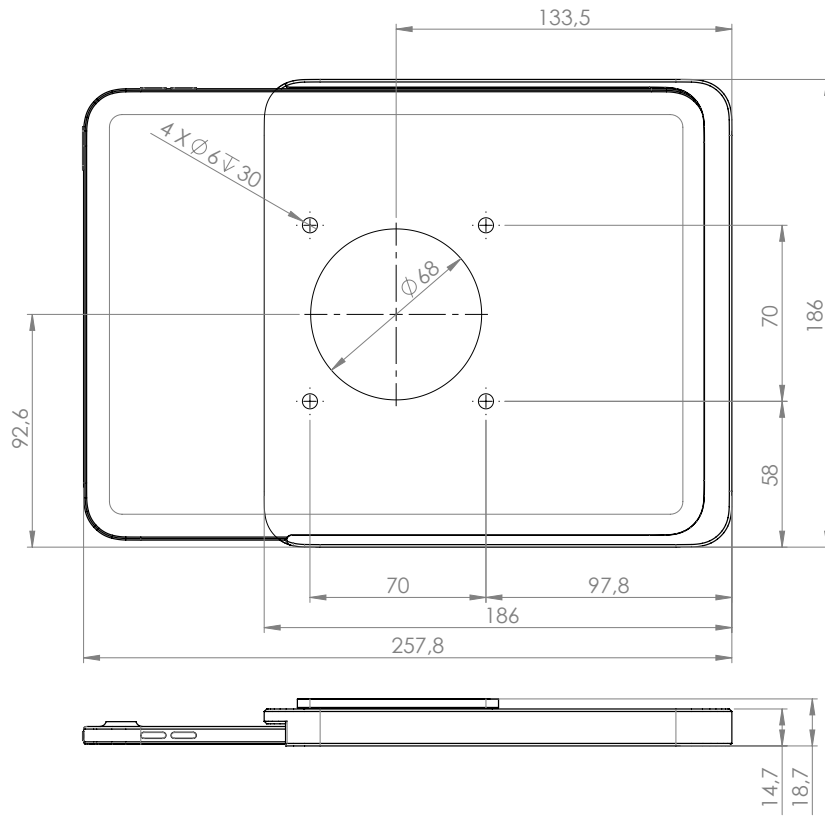

Dame Wall Home 2.0 for iPad 10th gen. 10.9"