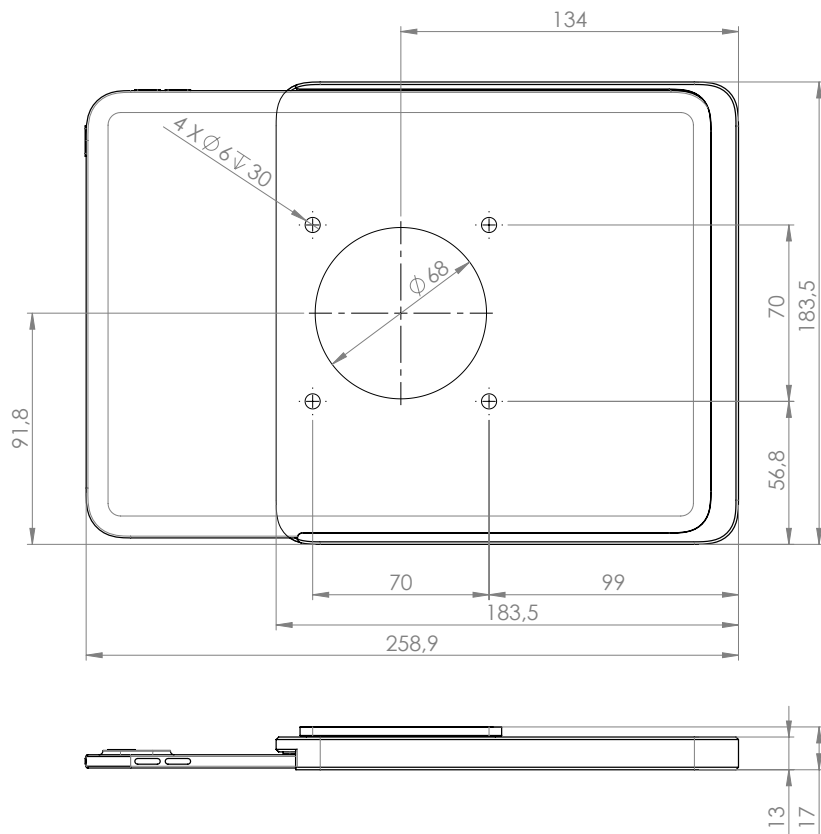

Dame Wall Home 2.0 for iPad Pro 11" (2024)