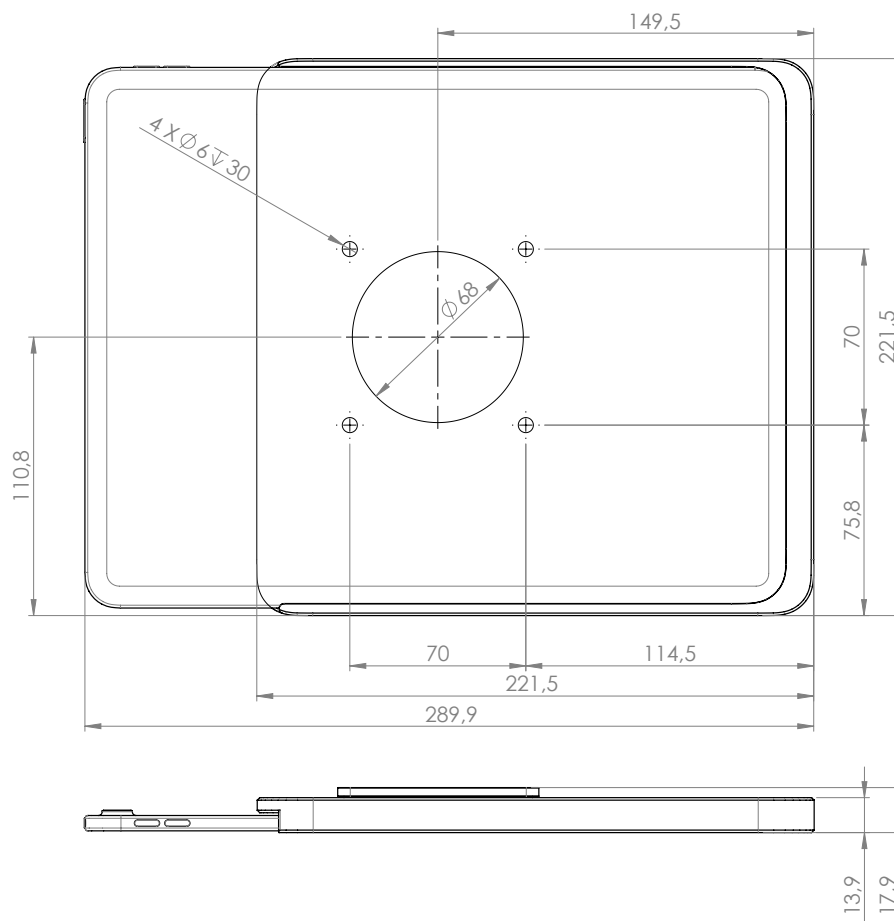

Dame Wall Home 2.0 for iPad Air 13" (2024)