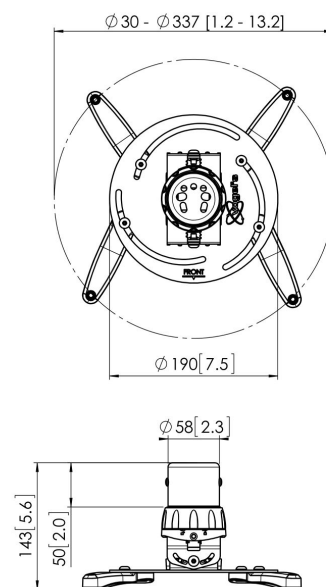

## PPC 1500 Projector ceiling mount silver

The PPC 1500 projector mount is specially designed for the new generation projectors up to 20 kg. This projector interface is equipped with a unique fine tune adjustability for precise alignment with the projection surface. Once aligned, the projector stays in position.

# Specifications

Article number (SKU)	7015014
Colour	Silver
EAN single box	8712285325069
TÜV certified	Yes
Tilt	Tilt up to 15°
Turn	Up to 360°
Guarantee	5 years
Max. weight load (kg)	20
Fischer inside	Yes
Max. distance to ceiling (mm)	124
Min. distance to ceiling (mm)	124
Range (diameter)	30 - 337 mm
Roll	15