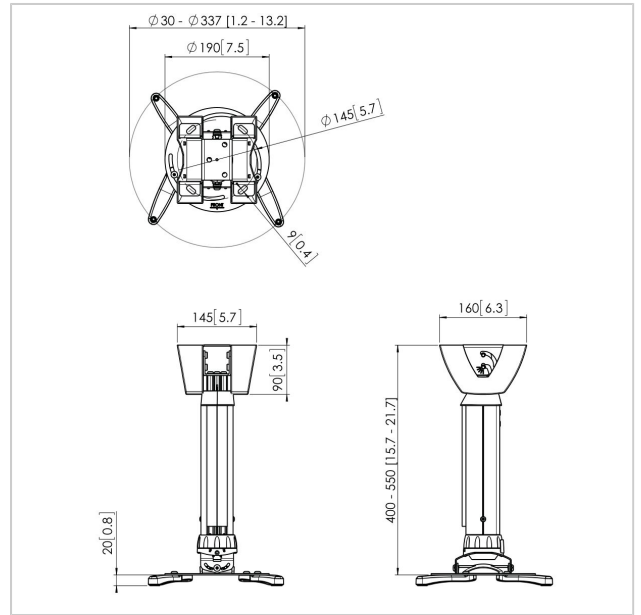

PPC 1540 Projector ceiling mount white

Article number (SKU) 7015401
 Colour White

Key Benefits

- Cables fully concealed
- Fine tuning during installation
- Fine tuning possible after installation
- Theft prevention

The PPC 1540 is a height adjustable projector mount specially designed for the latest generation of projectors weighing up to 15 kg. This projector interface is equipped with fine tune adjustability for precise alignment to the projection surface. Once aligned, the projector stays in position. Turning the unique friction ring will eliminate all play from the interface connections, making the mount a solid and very stable solution.

The height adjustable projector ceiling mount kits can be used when the height of the ceiling is not known or when flexibility is wanted. These mounts come in 3 lengths offering variable height adjustment from 400 to 1350 mm. The Cable Inlay System runs the full length of the pole and even allows for cable routing after installation. The offers sufficient space for all cables required and enables you to hide all the cables in a matter of seconds.

PPC 1540 Projector ceiling mount white

www.vogels.com

VOGEL'S HOLDING BV 2019 (c) All rights reserved.
Subject to printing errors, technical and price amendments.
Date: 2019-05-17

Specifications

Product type number	PPC 1540
Article number (SKU)	7015401
Colour	White
EAN single box	8712285325168
TÜV certified	Yes
Tilt	Tilt up to 15°
Turn	Up to 360°
Guarantee	5 years
Max. weight load (kg)	20
Fischer inside	Yes
Max. distance to ceiling (mm)	550
Min. distance to ceiling (mm)	400
Range (diameter)	30 - 337 mm
Roll	15