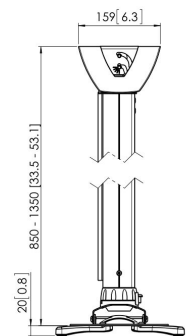

## PPC 1585 Projector ceiling mount white

The PPC 1585 is a height adjustable projector mount specially designed for the latest generation of projectors weighing up to 20 kg. This projector interface is equipped with fine tune adjustability for precise alignment to the projection surface. Once aligned, the projector stays in position. Turning the unique friction ring will eliminate all play from the interface connections, making the mount a solid and very stable solution.

## PPC 1585 Projector ceiling mount white

# Specifications

Article number (SKU)	7015851
Colour	White
EAN single box	8712285325205
TÜV certified	Yes
Tilt	Tilt up to 15°
Turn	Up to 360°
Guarantee	5 years
Max. weight load (kg)	20
Fischer inside	Yes
Max. distance to ceiling (mm)	1350
Min. distance to ceiling (mm)	850
Range (diameter)	30 - 337 mm
Roll	15