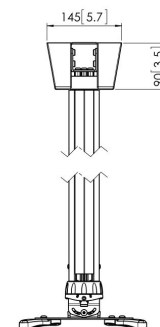

## PPC 1585 Projector ceiling mount white

The PPC 1585 is a height adjustable projector mount specially designed for the latest generation of projectors weighing up to 20 kg. This projector interface is equipped with fine tune adjustability for precise alignment to the projection surface. Once aligned, the projector stays in position. Turning the unique friction ring will eliminate all play from the interface connections, making the mount a solid and very stable solution.

## PPC 1585 Projector ceiling mount white

# Specifications

Article number (SKU)	7015851
Colour	White
EAN single box	8712285325205
TÜV certified	Yes
Tilt	Tilt up to 15°
Turn	Up to 360°
Guarantee	5 years
Max. weight load (kg)	20
Fischer inside	Yes
Max. distance to ceiling (mm)	1350
Min. distance to ceiling (mm)	850
Range (diameter)	30 - 337 mm
Roll	15