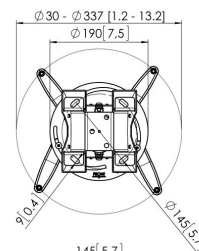

## PPC 1585 Projector ceiling mount white

The PPC 1585 is a height adjustable projector mount specially designed for the latest generation of projectors weighing up to 20 kg. This projector interface is equipped with fine tune adjustability for precise alignment to the projection surface. Once aligned, the projector stays in position. Turning the unique friction ring will eliminate all play from the interface connections, making the mount a solid and very stable solution.

# Specifications

Article number (SKU)	7015851
Colour	White
EAN single box	8712285325205
TÜV certified	Yes
Tilt	Tilt up to 15°
Turn	Up to 360°
Guarantee	5 years
Max. weight load (kg)	20
Fischer inside	Yes
Max. distance to ceiling (mm)	1350
Min. distance to ceiling (mm)	850
Range (diameter)	30 - 337 mm
Roll	15