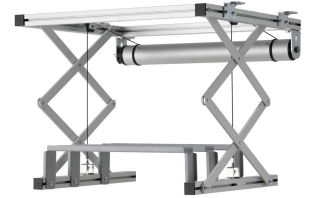

PPL 2035-120V Projector lift system

The PPL 2035-120V projector lift system is the perfect solution for the integration of a projector into a ceiling where an aesthetical solution is required. Not only is the projector neatly hidden, it is also theft delaying. The lifts runs silently and offers two adjustable positions: top and show.

PPL 2035-120V Projector lift system

Specifications

<i>Article number (SKU)</i>	7020364
<i>Colour</i>	Silver
<i>EAN single box</i>	8712285338366
<i>Width</i>	567
<i>Depth</i>	554
<i>Guarantee</i>	2 years
<i>Guarantee electrical parts</i>	2 years
<i>Max. weight load (kg)</i>	15
<i>Average power consumption (W)</i>	156
<i>Certifications</i>	CE
<i>Max. distance to ceiling (mm)</i>	480
<i>Min. distance to ceiling (mm)</i>	130
<i>Voltage</i>	120 V, 60 Hz