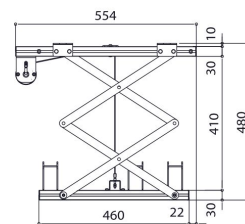

PPL 2035-120V Projector lift system

The PPL 2035-120V projector lift system is the perfect solution for the integration of a projector into a ceiling where an aesthetical solution is required. Not only is the projector neatly hidden, it is also theft delaying. The lifts runs silently and offers two adjustable positions: top and show.

PPL 2035-120V Projector lift system

Specifications

<i>Article number (SKU)</i>	7020364
<i>Colour</i>	Silver
<i>EAN single box</i>	8712285338366
<i>Width</i>	567
<i>Depth</i>	554
<i>Guarantee</i>	2 years
<i>Guarantee electrical parts</i>	2 years
<i>Max. weight load (kg)</i>	15
<i>Average power consumption (W)</i>	156
<i>Certifications</i>	CE
<i>Max. distance to ceiling (mm)</i>	480
<i>Min. distance to ceiling (mm)</i>	130
<i>Voltage</i>	120 V, 60 Hz