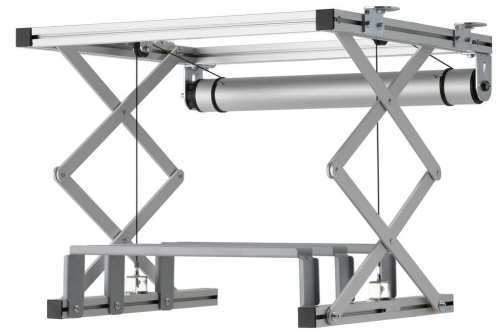

PPL 2035-120V Projector lift system

The PPL 2035-120V projector lift system is the perfect solution for the integration of a projector into a ceiling where an aesthetical solution is required. Not only is the projector neatly hidden, it is also theft delaying. The lifts runs silently and offers two adjustable positions: top and show.

PPL 2035-120V Projector lift system

Specifications

<i>Article number (SKU)</i>	7020364
<i>Colour</i>	Silver
<i>EAN single box</i>	8712285338366
<i>Width</i>	567
<i>Depth</i>	554
<i>Guarantee</i>	2 years
<i>Guarantee electrical parts</i>	2 years
<i>Max. weight load (kg)</i>	15
<i>Average power consumption (W)</i>	156
<i>Certifications</i>	CE
<i>Max. distance to ceiling (mm)</i>	480
<i>Min. distance to ceiling (mm)</i>	130
<i>Voltage</i>	120 V, 60 Hz