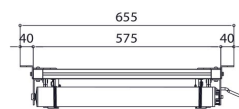

PPL 2035-120V Projector lift system

The PPL 2035-120V projector lift system is the perfect solution for the integration of a projector into a ceiling where an aesthetical solution is required. Not only is the projector neatly hidden, it is also theft delaying. The lifts runs silently and offers two adjustable positions: top and show.

PPL 2035-120V Projector lift system

Specifications

<i>Article number (SKU)</i>	7020364
<i>Colour</i>	Silver
<i>EAN single box</i>	8712285338366
<i>Width</i>	567
<i>Depth</i>	554
<i>Guarantee</i>	2 years
<i>Guarantee electrical parts</i>	2 years
<i>Max. weight load (kg)</i>	15
<i>Average power consumption (W)</i>	156
<i>Certifications</i>	CE
<i>Max. distance to ceiling (mm)</i>	480
<i>Min. distance to ceiling (mm)</i>	130
<i>Voltage</i>	120 V, 60 Hz