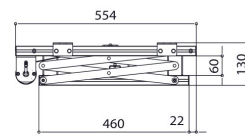

PPL 2035-120V Projector lift system

The PPL 2035-120V projector lift system is the perfect solution for the integration of a projector into a ceiling where an aesthetical solution is required. Not only is the projector neatly hidden, it is also theft delaying. The lifts runs silently and offers two adjustable positions: top and show.

PPL 2035-120V Projector lift system

Specifications

<i>Article number (SKU)</i>	7020364
<i>Colour</i>	Silver
<i>EAN single box</i>	8712285338366
<i>Width</i>	567
<i>Depth</i>	554
<i>Guarantee</i>	2 years
<i>Guarantee electrical parts</i>	2 years
<i>Max. weight load (kg)</i>	15
<i>Average power consumption (W)</i>	156
<i>Certifications</i>	CE
<i>Max. distance to ceiling (mm)</i>	480
<i>Min. distance to ceiling (mm)</i>	130
<i>Voltage</i>	120 V, 60 Hz