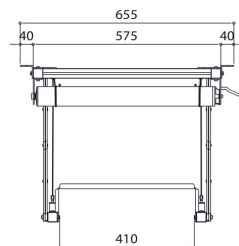

PPL 2035-120V Projector lift system

The PPL 2035-120V projector lift system is the perfect solution for the integration of a projector into a ceiling where an aesthetical solution is required. Not only is the projector neatly hidden, it is also theft delaying. The lifts runs silently and offers two adjustable positions: top and show.

PPL 2035-120V Projector lift system

Specifications

<i>Article number (SKU)</i>	7020364
<i>Colour</i>	Silver
<i>EAN single box</i>	8712285338366
<i>Width</i>	567
<i>Depth</i>	554
<i>Guarantee</i>	2 years
<i>Guarantee electrical parts</i>	2 years
<i>Max. weight load (kg)</i>	15
<i>Average power consumption (W)</i>	156
<i>Certifications</i>	CE
<i>Max. distance to ceiling (mm)</i>	480
<i>Min. distance to ceiling (mm)</i>	130
<i>Voltage</i>	120 V, 60 Hz