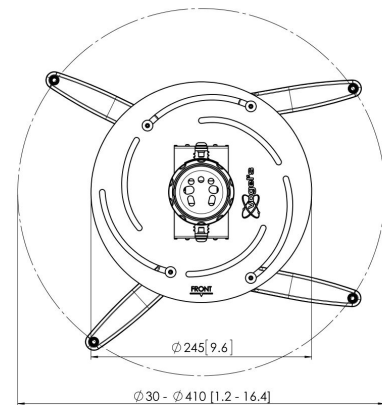

PPC 2500 Projector ceiling mount

The PPC 2500 projector mount is specially designed for the new generation projectors up to 30 kg. This projector interface is equipped with a unique fine tune adjustability for precise alignment with the projection surface. Once aligned, the projector stays in position.

PPC 2500 Projector ceiling mount

Specifications

| | |
|-------------------------------|----------------|
| Article number (SKU) | 7025004 |
| Colour | Silver |
| EAN single box | 8712285325229 |
| TÜV certified | Yes |
| Tilt | Tilt up to 15° |
| Turn | Up to 360° |
| Guarantee | 5 years |
| Max. weight load (kg) | 30 |
| Fischer inside | Yes |
| Max. distance to ceiling (mm) | 124 |
| Min. distance to ceiling (mm) | 124 |
| Range (diameter) | 30 - 410 mm |
| Roll | 15 |