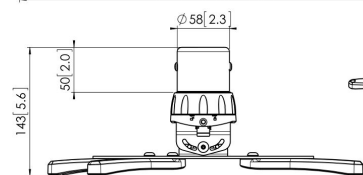

PPC 2500 Projector ceiling mount

The PPC 2500 projector mount is specially designed for the new generation projectors up to 30 kg. This projector interface is equipped with a unique fine tune adjustability for precise alignment with the projection surface. Once aligned, the projector stays in position.

PPC 2500 Projector ceiling mount

Specifications

| | |
|-------------------------------|----------------|
| Article number (SKU) | 7025004 |
| Colour | Silver |
| EAN single box | 8712285325229 |
| TÜV certified | Yes |
| Tilt | Tilt up to 15° |
| Turn | Up to 360° |
| Guarantee | 5 years |
| Max. weight load (kg) | 30 |
| Fischer inside | Yes |
| Max. distance to ceiling (mm) | 124 |
| Min. distance to ceiling (mm) | 124 |
| Range (diameter) | 30 - 410 mm |
| Roll | 15 |