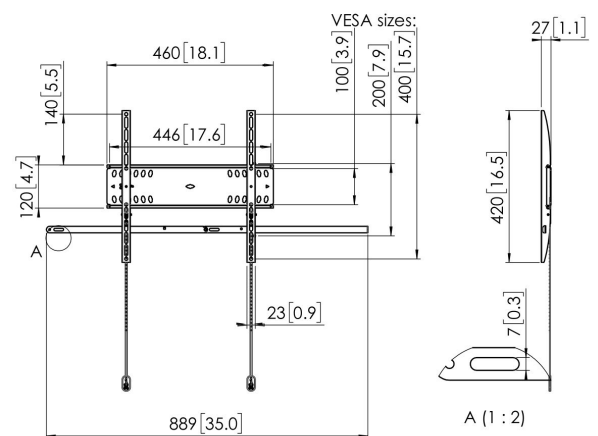

PFW 4500 Display wall mount fixed

The PFW 4500 locking fixed wall mount helps protect large flat panel displays in public areas against theft. The PFW 4000 series is designed for public areas that cannot be continuously supervised. The Vogel's Autolock® mechanism securely locks the display in place, and the slim design creates a clean, elegant look. The PFW 4500 is suitable for 42 to 55 inch displays weighing up to 50 kg.

PFW 4500 Display wall mount fixed

Specifications

Article number (SKU)	7045000
Colour	Black
EAN single box	8712285338601
Product size	M
TÜV certified	Yes
Guarantee	5 years
Min. screen size (inch)	42
Max. screen size (inch)	55
Max. weight load (kg)	50
Min. hole pattern	100mm x 100mm
Max. hole pattern	400mm x 400mm
Max. bolt size	M8
Max. height of interface (mm)	420
Max. width of interface (mm)	460
Autolock	True
Fischer inside	Yes
Lockable	True
Lock options	Lock included / integrated
Max. horizontal hole pattern (mm)	400
Max. screen size (inch)	55
Max. vertical hole pattern (mm)	400
Min. distance to the wall (mm)	27
Min. horizontal hole pattern (mm)	100
Min. screen size (inch)	42
Min. vertical hole pattern (mm)	100
Orientation	Landscape
Service position	No
Universal or fixed hole pattern	Universal