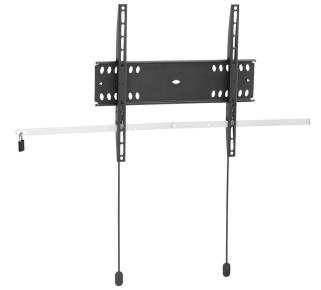

PFW 4500 Display wall mount fixed

The PFW 4500 locking fixed wall mount helps protect large flat panel displays in public areas against theft. The PFW 4000 series is designed for public areas that cannot be continuously supervised. The Vogel's Autolock® mechanism securely locks the display in place, and the slim design creates a clean, elegant look. The PFW 4500 is suitable for 42 to 55 inch displays weighing up to 50 kg.

PFW 4500 Display wall mount fixed

Specifications

Article number (SKU)	7045000
Colour	Black
EAN single box	8712285338601
Product size	M
TÜV certified	Yes
Guarantee	5 years
Min. screen size (inch)	42
Max. screen size (inch)	55
Max. weight load (kg)	50
Min. hole pattern	100mm x 100mm
Max. hole pattern	400mm x 400mm
Max. bolt size	M8
Max. height of interface (mm)	420
Max. width of interface (mm)	460
Autolock	True
Fischer inside	Yes
Lockable	True
Lock options	Lock included / integrated
Max. horizontal hole pattern (mm)	400
Max. screen size (inch)	55
Max. vertical hole pattern (mm)	400
Min. distance to the wall (mm)	27
Min. horizontal hole pattern (mm)	100
Min. screen size (inch)	42
Min. vertical hole pattern (mm)	100
Orientation	Landscape
Service position	No
Universal or fixed hole pattern	Universal