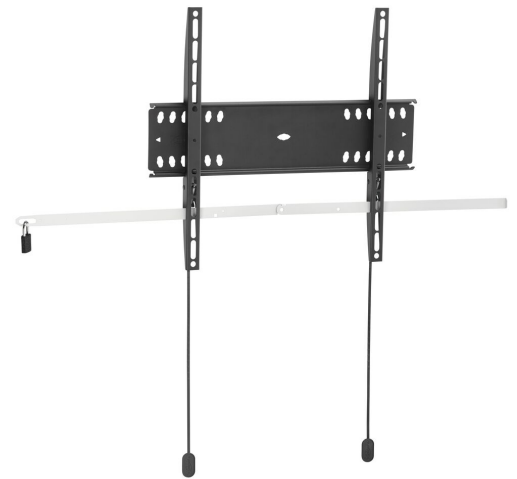

PFW 4500 Display wall mount fixed

The PFW 4500 locking fixed wall mount helps protect large flat panel displays in public areas against theft. The PFW 4000 series is designed for public areas that cannot be continuously supervised. The Vogel's Autolock® mechanism securely locks the display in place, and the slim design creates a clean, elegant look. The PFW 4500 is suitable for 42 to 55 inch displays weighing up to 50 kg.

PFW 4500 Display wall mount fixed

Specifications

Article number (SKU)	7045000
Colour	Black
EAN single box	8712285338601
Product size	M
TÜV certified	Yes
Guarantee	5 years
Min. screen size (inch)	42
Max. screen size (inch)	55
Max. weight load (kg)	50
Min. hole pattern	100mm x 100mm
Max. hole pattern	400mm x 400mm
Max. bolt size	M8
Max. height of interface (mm)	420
Max. width of interface (mm)	460
Autolock	True
Fischer inside	Yes
Lockable	True
Lock options	Lock included / integrated
Max. horizontal hole pattern (mm)	400
Max. screen size (inch)	55
Max. vertical hole pattern (mm)	400
Min. distance to the wall (mm)	27
Min. horizontal hole pattern (mm)	100
Min. screen size (inch)	42
Min. vertical hole pattern (mm)	100
Orientation	Landscape
Service position	No
Universal or fixed hole pattern	Universal