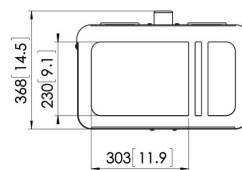

PPA 320 Projector anti theft housing

The PPA 310 is an anti-theft housing for small-medium sized projectors, while the PPA 320 is designed for the bigger size projectors. Both offer maximum protection to projectors in schools and public environment. Max. projector size 510 x 460 x 180 mm (W x D x H)

PPA 320 Projector anti theft housing

Specifications

<i>Article number (SKU)</i>	7093204
<i>Colour</i>	Silver
<i>EAN single box</i>	8712285322723
<i>Height</i>	323
<i>Width</i>	539
<i>Depth</i>	515
<i>Guarantee</i>	5 years