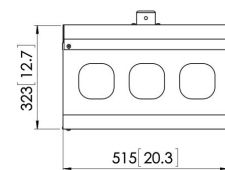

PPA 320 Projector anti theft housing

The PPA 310 is an anti-theft housing for small-medium sized projectors, while the PPA 320 is designed for the bigger size projectors. Both offer maximum protection to projectors in schools and public environment. Max. projector size 510 x 460 x 180 mm (W x D x H)

PPA 320 Projector anti theft housing

Specifications

<i>Article number (SKU)</i>	7093204
<i>Colour</i>	Silver
<i>EAN single box</i>	8712285322723
<i>Height</i>	323
<i>Width</i>	539
<i>Depth</i>	515
<i>Guarantee</i>	5 years