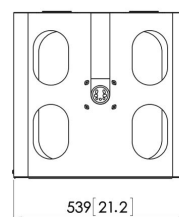

PPA 320 Projector anti theft housing

The PPA 310 is an anti-theft housing for small-medium sized projectors, while the PPA 320 is designed for the bigger size projectors. Both offer maximum protection to projectors in schools and public environment. Max. projector size 510 x 460 x 180 mm (W x D x H)

PPA 320 Projector anti theft housing

Specifications

<i>Article number (SKU)</i>	7093204
<i>Colour</i>	Silver
<i>EAN single box</i>	8712285322723
<i>Height</i>	323
<i>Width</i>	539
<i>Depth</i>	515
<i>Guarantee</i>	5 years