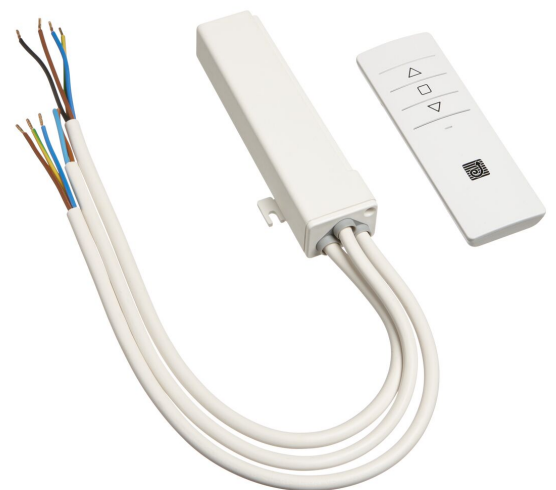

PPA 902-120V RF remote control kit

RF remote set for the projector lifts PPL 2035-120V, PPL 2100-120V and PPL 2170-120V. The set includes a remote and a receiver unit. The remote sends radio signals, at 868 MHz, that passes through walls, windows and doors. The receiver can be easily hidden thanks to its small dimensions.

PPA 902-120V RF remote control kit

Specifications

<i>Article number (SKU)</i>	7099121
<i>Colour</i>	White
<i>EAN single box</i>	8712285338229
<i>Guarantee</i>	2 years
<i>Guarantee electrical parts</i>	2 years
<i>Certifications</i>	CE
<i>Voltage</i>	120 V, 60 Hz