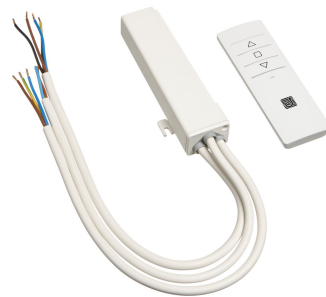

PPA 902-120V RF remote control kit

RF remote set for the projector lifts PPL 2035-120V, PPL 2100-120V and PPL 2170-120V. The set includes a remote and a receiver unit. The remote sends radio signals, at 868 MHz, that passes through walls, windows and doors. The receiver can be easily hidden thanks to its small dimensions.

PPA 902-120V RF remote control kit

Specifications

<i>Article number (SKU)</i>	7099121
<i>Colour</i>	White
<i>EAN single box</i>	8712285338229
<i>Guarantee</i>	2 years
<i>Guarantee electrical parts</i>	2 years
<i>Certifications</i>	CE
<i>Voltage</i>	120 V, 60 Hz