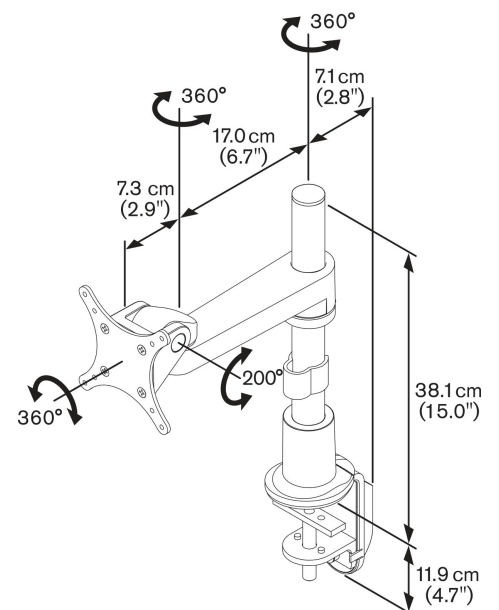

## **PFD 8522 Monitor mount static**

*This Vogel's desk mount is designed for intensive professional use. Features like adjustable bearings, three point cable management and the special Flexmount™ provide outstanding performance and longlasting quality. The stylish design fits any décor or type of desk.*

# **Specifications**

<i>Article number (SKU)</i>	7185224
<i>Colour</i>	Silver
<i>EAN single box</i>	8712285318344
<i>Height</i>	381
<i>Tilt</i>	Tilt up to 200°
<i>Turn</i>	Up to 360°
<i>Guarantee</i>	10 years
<i>Max. weight load (kg)</i>	13
<i>Max. height of interface (mm)</i>	115
<i>Max. width of interface (mm)</i>	115
<i>Adjustable depth</i>	True
<i>Adjustable height</i>	True
<i>Gas spring</i>	False
<i>Max. horizontal hole pattern (mm)</i>	100
<i>Max. screen size (inch)</i>	29
<i>Max. vertical hole pattern (mm)</i>	100
<i>Min. horizontal hole pattern (mm)</i>	75
<i>Min. screen size (inch)</i>	10
<i>Min. vertical hole pattern (mm)</i>	75
<i>Min. weight load (kg)</i>	0
<i>Number of pivot points</i>	2