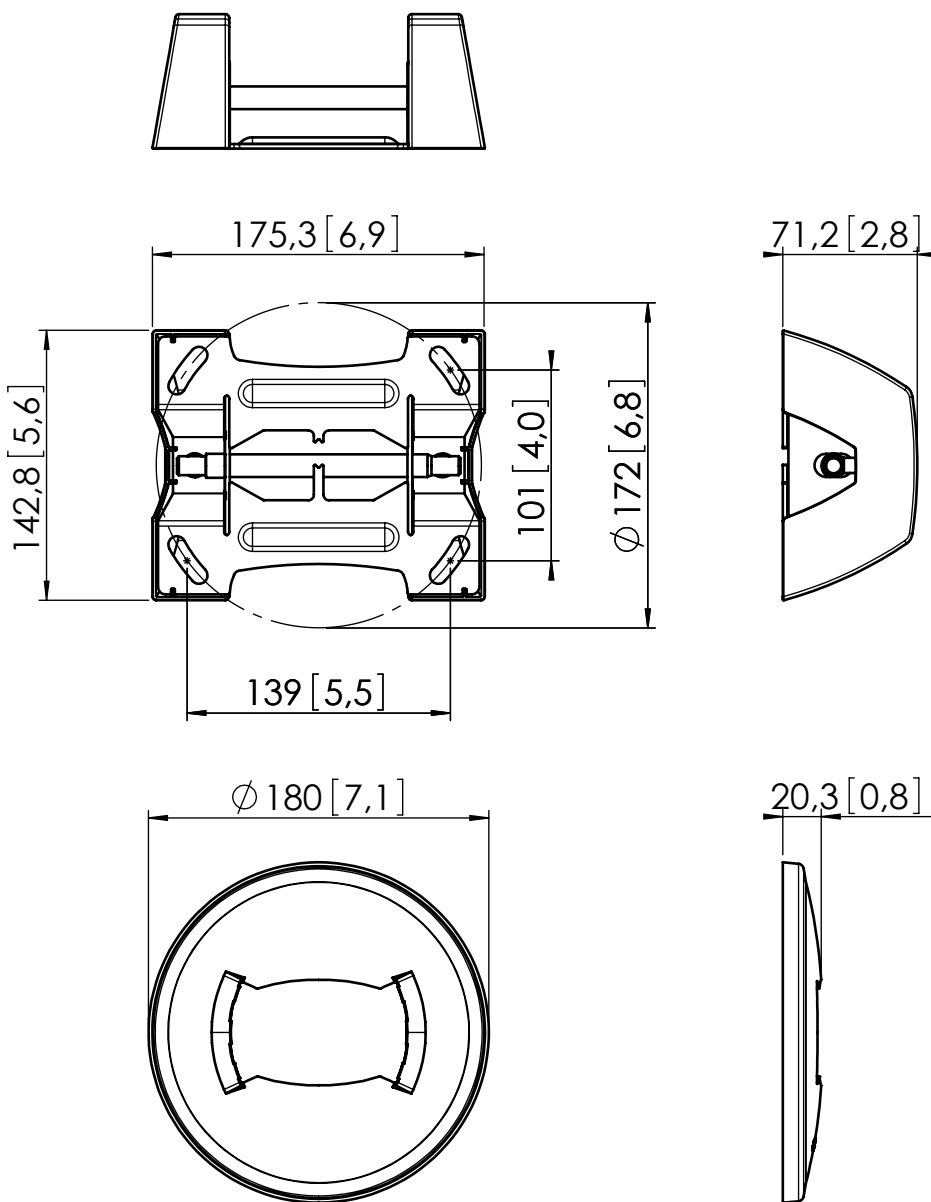

Product data sheet

Dimensions in mm [inch]

ASSY PUC1060

Maximum weight (2x) 80kg (balanced)

Mounting material:

- 4x WOOD SCREW 7 X 80
- 4X FISCHER DOWEL UX10
- 1X CEILING COVER

02.00

Note:
This document and specifications herein are confidential and the exclusive property of Vogel's Products b.v. Neither this design nor any information contained in this drawing may be reproduced or disclosed to others without written consent of Vogel's Products b.v. The design and information will not be reproduced, copied, used either in part or in its entirety, as the basis for the manufacture or sale of items without written permission.