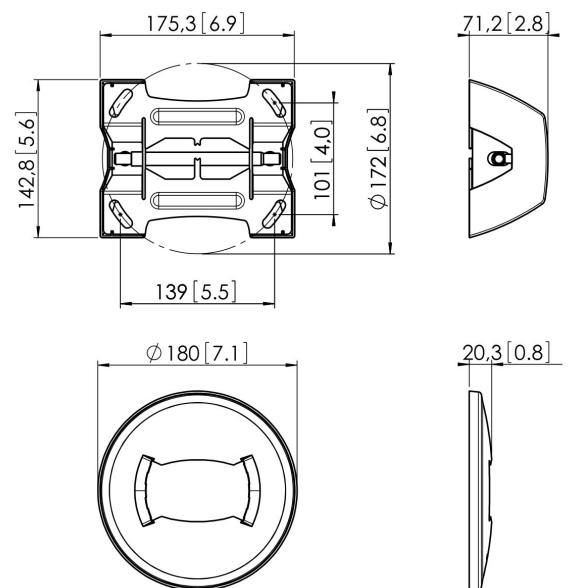

PUC 1060 Ceiling plate fixed

The PUC 1060 ceiling plate is a part of the modular Connect-it system with which you can create a ceiling solution for medium- to large-sized displays.

PUC 1060 Ceiling plate fixed

Specifications

<i>Article number (SKU)</i>	7210604
<i>Colour</i>	Black
<i>EAN single box</i>	8712285318665
<i>TÜV certified</i>	Yes
<i>Guarantee</i>	5 years
<i>Max. weight load (kg)</i>	80
<i>Ceiling plate options</i>	Flat (fixed)
<i>Ceiling types</i>	Flat ceiling
<i>Connect It exceptions</i>	2x if inches gte 65
<i>Fischer inside</i>	Yes
<i>Height options</i>	Fixed height