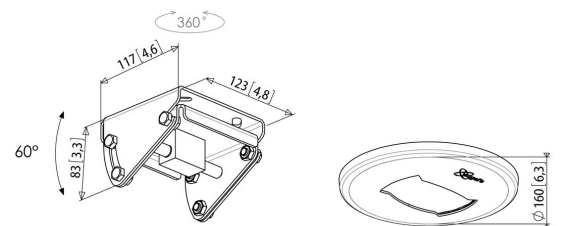

## **PUC 1080 Ceiling plate turn and tilt**

*The PUC 1080 ceiling plate is a part of the modular Connect-it system with which you can create a ceiling solution for medium- to large-sized displays.*

## **PUC 1080 Ceiling plate turn and tilt**

### **Specifications**

Article number (SKU)	7210804
Colour	Black
EAN single box	8712285320767
TÜV certified	Yes
Tilt	Tilt up to 60°
Turn	Up to 360°
Guarantee	5 years
Max. weight load (kg)	80
Ceiling plate options	Inclined (multi directional)
Ceiling types	Flat / inclined ceiling
Connect It exceptions	2x if inches gte 65
Fischer inside	Yes