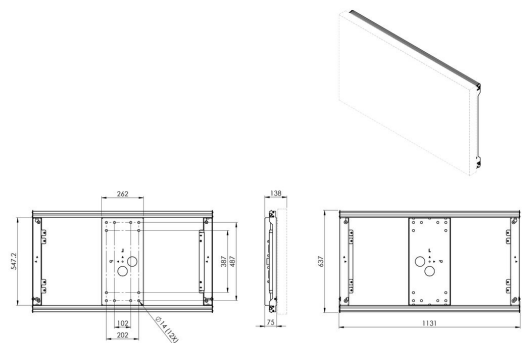

POW 1601 outdoor wall mount for LG 49XE4F

Key Benefits

- *Anti-corrosion treatment for outdoor*
- *Theft prevention*
- *Portrait and landscape position*
- *Stylish design*
- *Quick and easy installation*

With Vogel's POW 1601 outdoor wall mount for the LG 49XE4F you can easily install the LG outdoor display on any suitable outdoor wall, in either the portrait or landscape position.