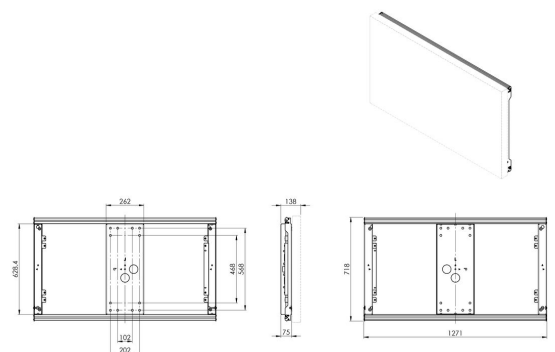

POW 1602 outdoor wall mount for LG 55XE4F

Key Benefits

- *Anti-corrosion treatment for outdoor*
- *Theft prevention*
- *Portrait and landscape position*
- *Stylish design*
- *Quick and easy installation*

With Vogel's POW 1602 outdoor wall mount for the LG 55XE4F you can easily install the LG outdoor display on any suitable outdoor wall, in either the portrait or landscape position.