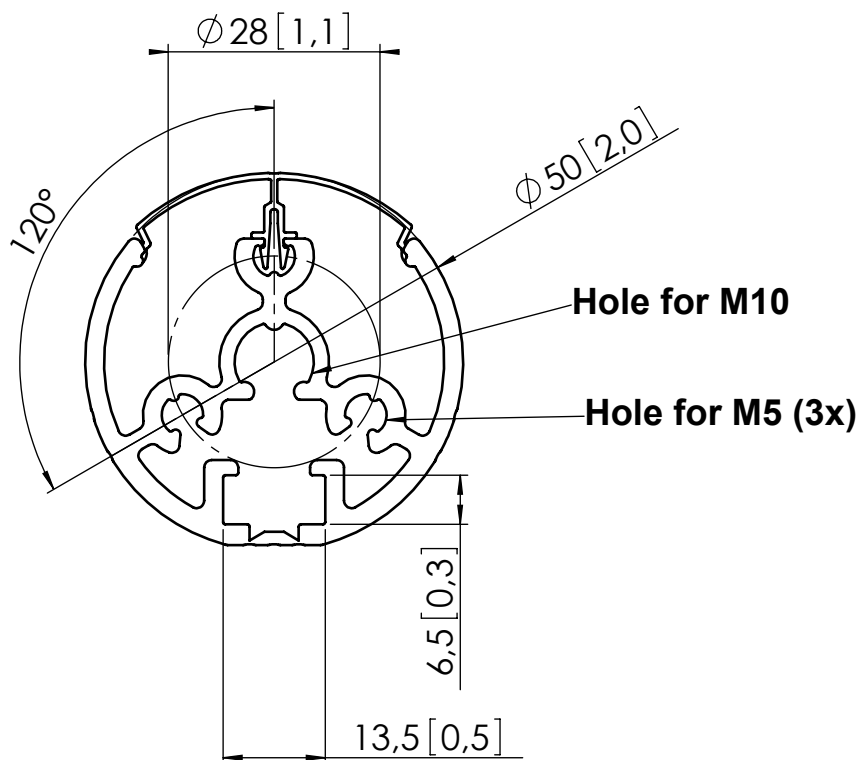

Product data sheet

Dimensions in mm [inch]

Assy PUC2108

Max weight 30Kg/33Lbs

Lenght 0,8mtr.

00 10-12-2009

Note:

This document and specifications herein are confidential and the exclusive property of Vogel's Products b.v. Neither this design nor any information contained in this drawing may be reproduced or disclosed to others without written consent of Vogel's Products b.v. The design and information will not be reproduced, copied or used, either in part or in its entirety, as the basis for the manufacture or sale of items without written permission.