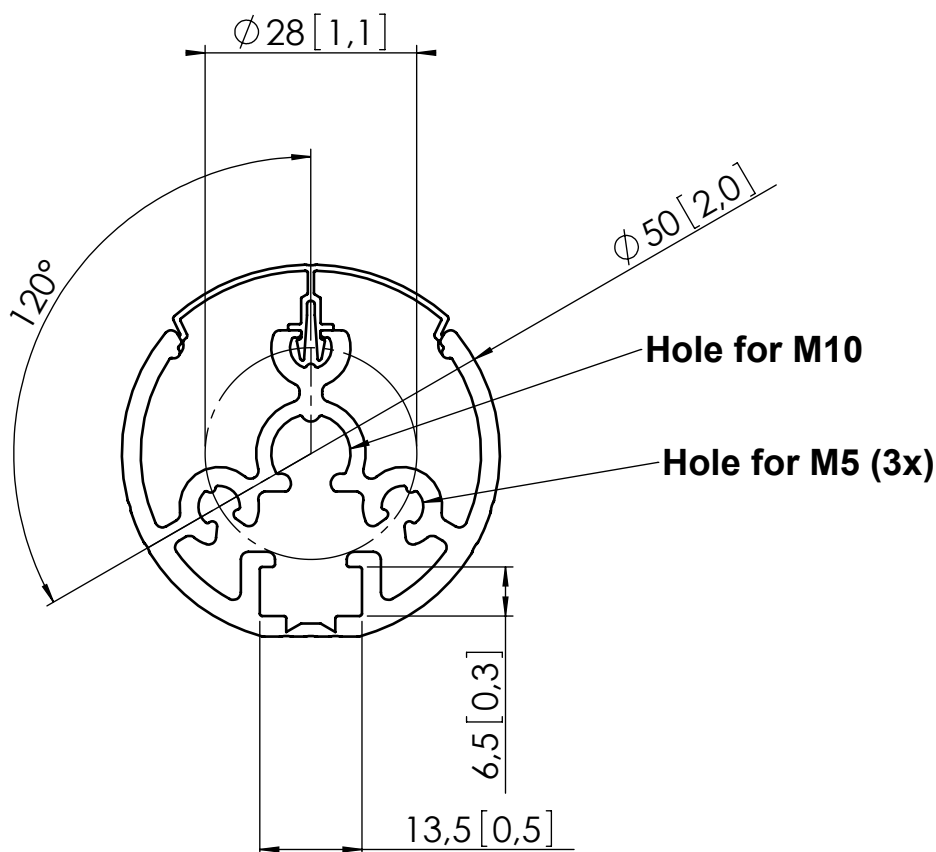

# Product data sheet

Dimensions in mm [inch]

## Assy PUC2115

Max weight 30Kg/33Lbs

Lenght 1,5mtr.

|    |            |
|----|------------|
| 00 | 10-12-2009 |
|----|------------|

**Note:**  
 This document and specifications herein are confidential and the exclusive property of Vogel's Products b.v. Neither this design nor any information contained in this drawing may be reproduced or disclosed to others without written consent of Vogel's Products b.v. The design and information will not be reproduced, copied or used, either in part or in its entirety, as the basis for the manufacture or sale of items without written permission.