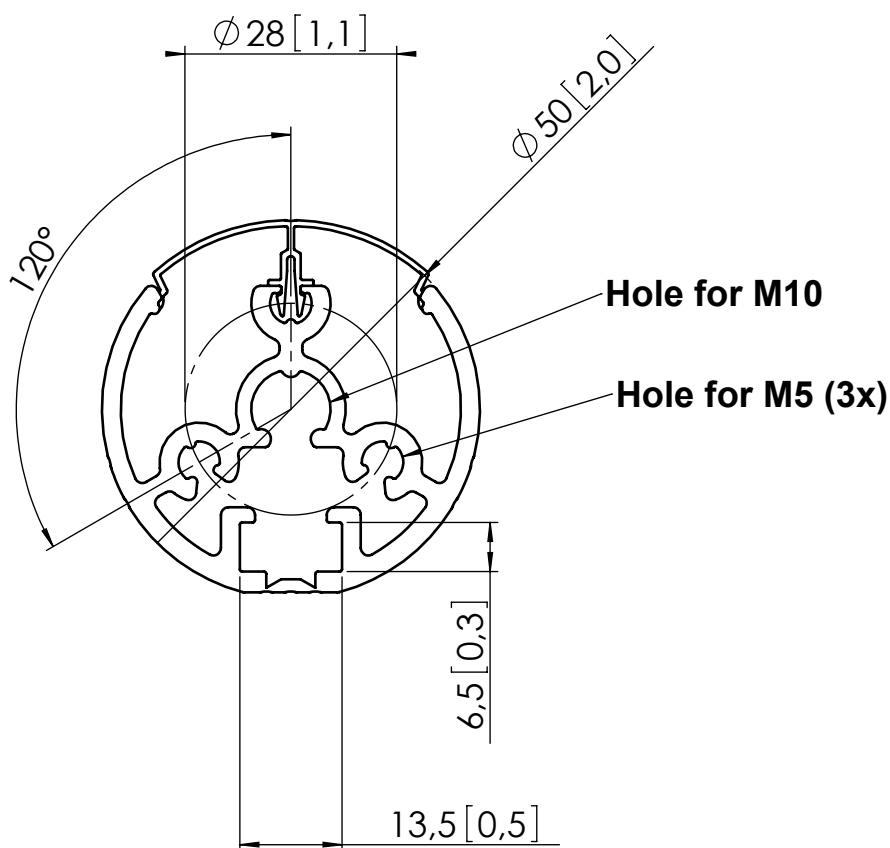

# Product data sheet

Dimensions in mm [inch]

## Assy PUC2130

Max weight 30Kg/33Lbs

Lenght 3mtr.

00	10-12-2009
----	------------

**Note:**  
 This document and specifications herein are confidential and the exclusive property of Vogel's Products b.v. Neither this design nor any information contained in this drawing may be reproduced or disclosed to others without written consent of Vogel's Products b.v. The design and information will not be reproduced, copied or used, either in part or in its entirety, as the basis for the manufacture or sale of items without written permission.