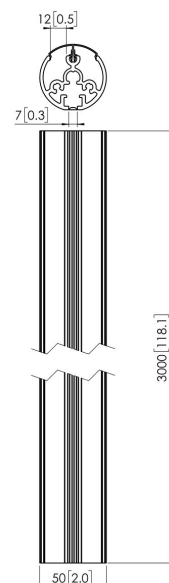

PUC 2130 Pole 300 cm

The PUC 2130 is an 300 cm pole and is a part of the modular Connect-it system with which you can create your own ceiling solution for small- to medium-sized displays.

PUC 2130 Pole 300 cm

Specifications

Article number (SKU)	7221304
Colour	Silver
EAN single box	8712285317187
Length	3000
TÜV certified	Yes
Guarantee	5 years
Max. weight load (kg)	30
Back-to-back displays	False

VOGEL'S HOLDING BV (c)