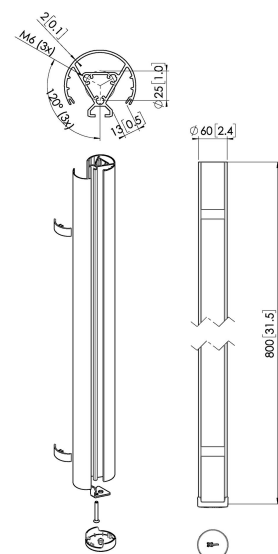

## PUC 2408 Pole 80 cm black

### Key Benefits

- Stylish high-end design
- Modular components
- Cable management
- Also suitable for sloped ceilings
- Easy to install

The PUC 2408 is an 80 cm pole and is a part of the modular Connect-it system with which you can create your own ceiling solution for small- to medium-sized displays.

# Specifications

Article number (SKU)	7224080
Colour	Black
EAN single box	8712285344428
Length	800
Width	60
TÜV certified	Yes
Guarantee	5 years
Max. weight load (kg)	40
Back-to-back displays	False

VOGEL'S HOLDING BV (c)