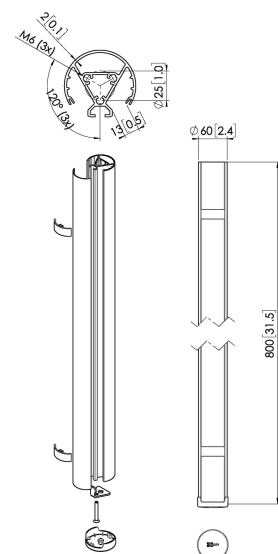

PUC 2408 Pole 80 cm silver

Key Benefits

- Stylish high-end design
- Modular components
- Cable management
- Also suitable for sloped ceilings
- Easy to install

The PUC 2408 is an 80 cm pole and is a part of the modular Connect-it system with which you can create your own ceiling solution for small- to medium-sized displays.

PUC 2408 Pole 80 cm silver

Specifications

Article number (SKU)	7224084
Colour	Silver
EAN single box	8712285344442
Length	800
Width	60
TÜV certified	Yes
Guarantee	5 years
Max. weight load (kg)	40
Back-to-back displays	False