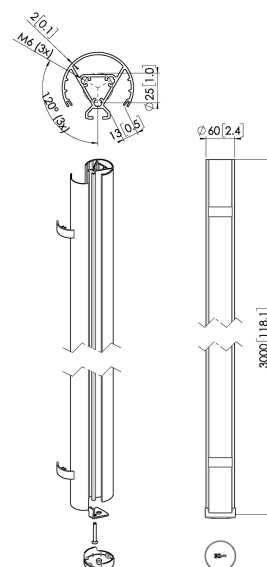

PUC 2430 Pole 300 cm black

Key Benefits

- Stylish high-end design
- Modular components
- Cable management
- Also suitable for sloped ceilings
- Easy install

The PUC 2430 is an 300 cm pole and is a part of the modular Connect-it system with which you can create your own ceiling solution for small- to medium-sized displays.

PUC 2430 Pole 300 cm black

Specifications

Article number (SKU)	7224300
Colour	Black
EAN single box	8712285344541
Length	3000
Width	60
TÜV certified	Yes
Guarantee	5 years
Max. weight load (kg)	40
Back-to-back displays	False