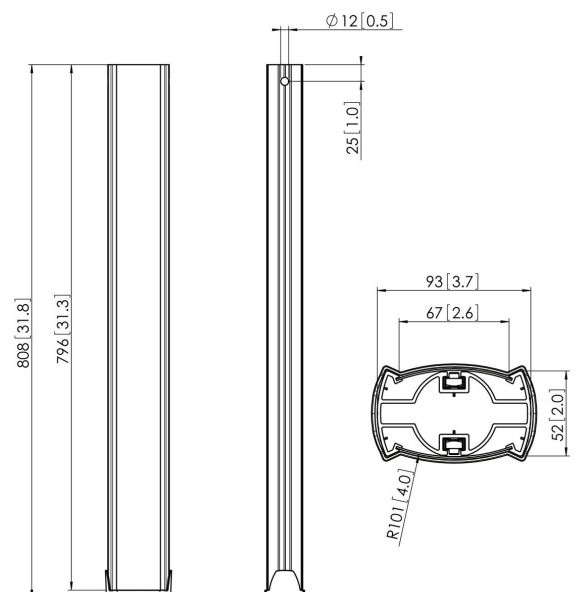

PUC 2508 80 cm Pole black

The PUC 2508 is a 80 cm pole and is a part of the modular Connect-it system with which you can create a ceiling solution for medium- to large-sized displays.

PUC 2508 80 cm Pole black

Specifications

Article number (SKU)	7225080
Colour	Black
EAN single box	8712285329340
Length	800
TÜV certified	Yes
Guarantee	5 years
Max. weight load (kg)	80
Back-to-back displays	True
Conned It exceptions	2x if inches gte 65