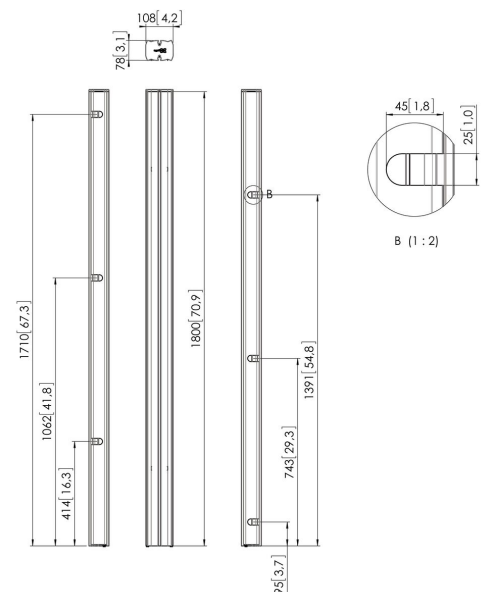

PUC 2718 Profil schwarz

The poles are the connection between the floor base and display interface and are available in 3 different lengths, 150cm, 180cm and 200 cm. The poles are provided with a multiple cable management (CIS®) and can be combined with all Connect-it accessories. The PUC 27xx Series can only be used in combination with the floor solutions.

Technische Daten

Artikelnummer (SKU)	7227180
Farbe	Schwarz
EAN-Einzelbox	8712285323669
Länge	1800
TÜV-zertifiziert	Ja
Garantie	5 Jahre
Bildschirme Rückseite an Rückseite	True
Ausnahmen Connect It	2x if inches gte 65