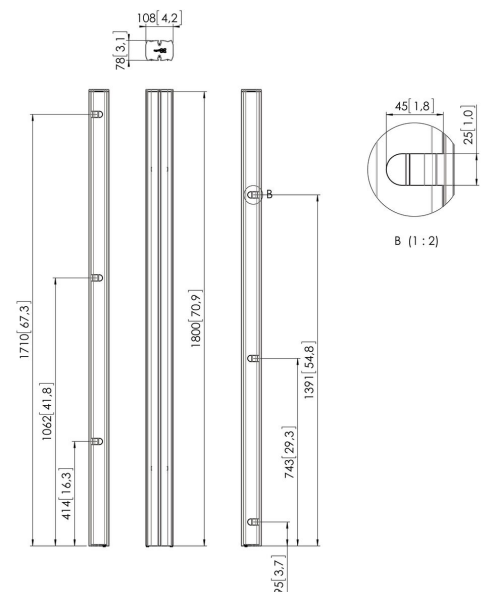

PUC 2718 Profil silber

The poles are the connection between the floor base and display interface and are available in 3 different lengths, 150cm, 180cm and 200 cm. The poles are provided with a multiple cable management (CIS®) and can be combined with all Connect-it accessories. The PUC 27xx Series can only be used in combination with the floor solutions.

PUC 2718 Profil silber

Technische Daten

| | |
|------------------------------------|---------------------|
| Artikelnummer (SKU) | 7227184 |
| Farbe | Silber |
| EAN-Einzelbox | 8712285323683 |
| Länge | 1800 |
| TÜV-zertifiziert | Ja |
| Garantie | 5 Jahre |
| Bildschirme Rückseite an Rückseite | True |
| Ausnahmen Connect It | 2x if inches gte 65 |