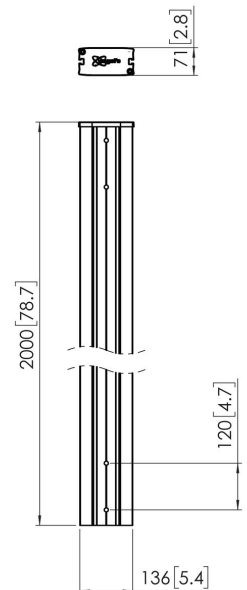

## PUC 2920 Pole 200 cm

The PUC 29xx Series is especially designed for video wall purposes. The poles are available in lengths of: 200cm, 270cm and 330cm. The poles feature cable management (CIS®) and can be combined with all Connect-it accessories. The PUC 29xx Series can only be used in combination with universal video wall Connect-it components

## **PUC 2920 Pole 200 cm**

# **Specifications**

<i>Article number (SKU)</i>	7229200
<i>Colour</i>	Black
<i>EAN single box</i>	8712285335761
<i>Length</i>	2000
<i>TÜV certified</i>	Yes
<i>Guarantee</i>	5 years
<i>Back-to-back displays</i>	True