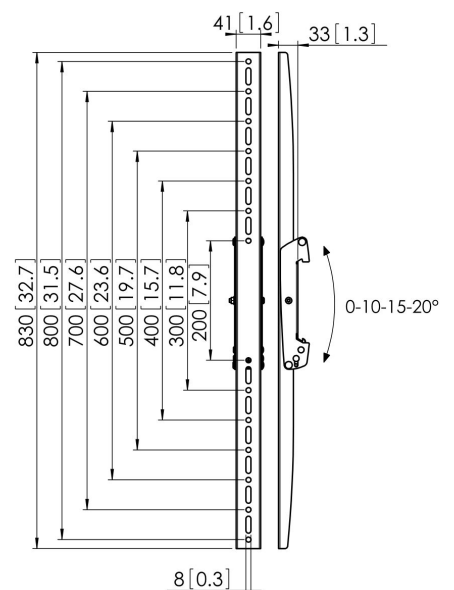

## **PFS 3308 Display interface strips tilt**

The PFS 3308 interface display strips is part of the modular Connect-it system with which you can create your own ceiling or floor solution for medium to large sized displays.

## **PFS 3308 Display interface strips tilt**

# **Specifications**

Article number (SKU)	7233080
Colour	Black
EAN single box	8712285318924
Height	830
TÜV certified	Yes
Tilt	Tilt up to 20°
Guarantee	5 years
Max. weight load (kg)	80
Max. bolt size	M8
Max. height of interface (mm)	830
Max. width of interface (mm)	41
Connect It exceptions	2x back-to-back
Max. vertical hole pattern (mm)	800
Min. vertical hole pattern (mm)	200
Service position	No