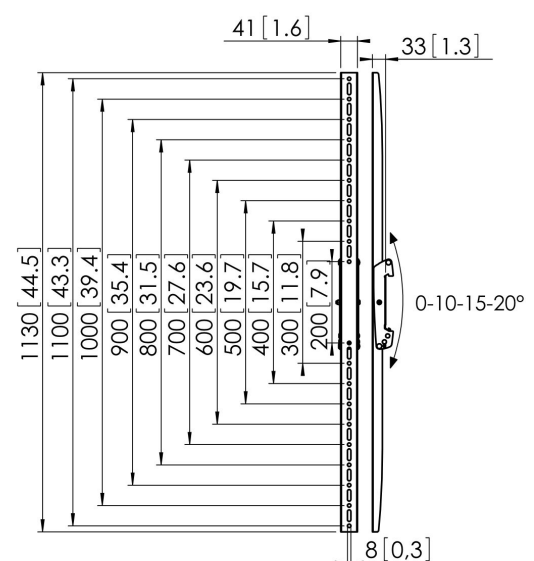

PFS 3311 Display interface strips tilt

The PFS 3311 interface display strips is part of the modular Connect-it system with which you can create your own ceiling or floor solution for medium to large sized displays.

PFS 3311 Display interface strips tilt

Specifications

Article number (SKU)	7233110
Colour	Black
EAN single box	8712285318948
Height	1130
TÜV certified	Yes
Tilt	Tilt up to 20°
Guarantee	5 years
Max. weight load (kg)	80
Max. bolt size	M8
Max. height of interface (mm)	1130
Max. width of interface (mm)	41
Connect It exceptions	2x back-to-back
Max. vertical hole pattern (mm)	1100
Min. vertical hole pattern (mm)	200
Service position	No