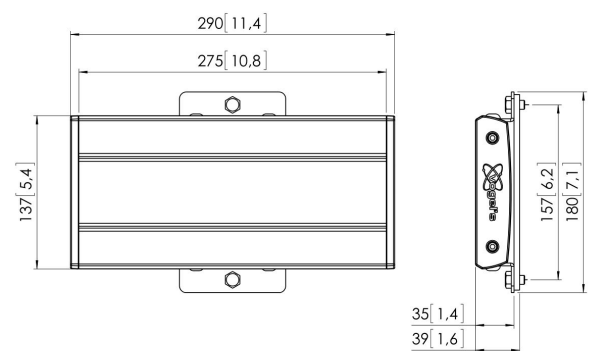

## **PFB 3402 Display interface bar silver**

*The PFB 3402 interface bar is part of the modular Connect-it system with which you can create your own ceiling, floor or wall solution.*

## **PFB 3402 Display interface bar silver**

# Specifications

Article number (SKU)	7234024
Colour	Silver
EAN single box	8712285323027
Width	290
TÜV certified	Yes
Guarantee	5 years
Max. height of interface (mm)	180
Max. width of interface (mm)	290
Fischer inside	Yes
Height options	Fixed height Fixed height (screw) Manually adjustable height
Max. depth of interface (mm)	35
Max. horizontal hole pattern (mm)	225
Max. weight load on pole (kg)	80
Max. weight load on wall (kg)	53
Min. horizontal hole pattern (mm)	100