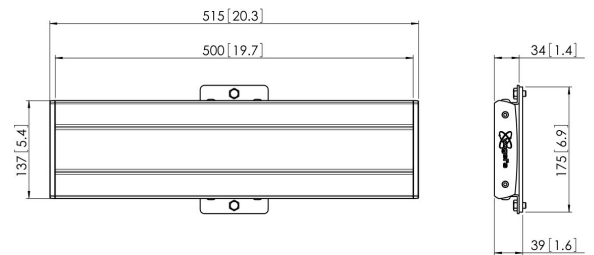

## **PFB 3405 Display interface bar black**

*The PFB 3405 interface bar is part of the modular Connect-it system with which you can create your own ceiling, floor or wall solution.*

## **PFB 3405 Display interface bar black**

# **Specifications**

Article number (SKU)	7234050
Colour	Black
EAN single box	8712285329425
Width	515
TÜV certified	Yes
Guarantee	5 years
Max. height of interface (mm)	180
Max. width of interface (mm)	515
Fischer inside	Yes
Max. depth of interface (mm)	35
Max. horizontal hole pattern (mm)	450
Max. weight load on pole (kg)	80
Max. weight load on wall (kg)	53
Min. horizontal hole pattern (mm)	100