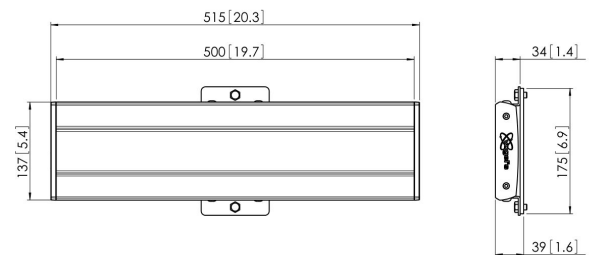

PFB 3405 Display interface bar silver

The PFB 3405 interface bar is part of the modular Connect-it system with which you can create your own ceiling, floor or wall solution.

PFB 3405 Display interface bar silver

Specifications

<i>Article number (SKU)</i>	7234054
<i>Colour</i>	Silver
<i>EAN single box</i>	8712285318764
<i>Width</i>	515
<i>TÜV certified</i>	Yes
<i>Guarantee</i>	5 years
<i>Max. height of interface (mm)</i>	180
<i>Max. width of interface (mm)</i>	515
<i>Fischer inside</i>	Yes
<i>Max. depth of interface (mm)</i>	35
<i>Max. horizontal hole pattern (mm)</i>	450
<i>Max. weight load on pole (kg)</i>	80
<i>Max. weight load on wall (kg)</i>	53
<i>Min. horizontal hole pattern (mm)</i>	100