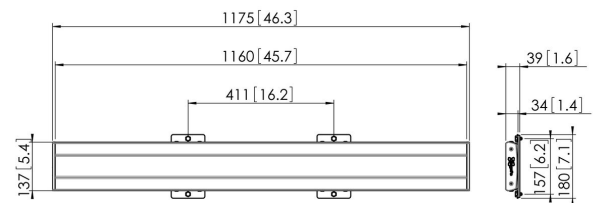

PFB 3411 Display interface bar black

The PFB 3411 interface bar is part of the modular Connect-it system with which you can create your own ceiling, floor or wall solution.

PFB 3411 Display interface bar black

Specifications

Article number (SKU)	7234110
Colour	Black
EAN single box	8712285329487
Width	1175
TÜV certified	Yes
Guarantee	5 years
Max. height of interface (mm)	180
Max. width of interface (mm)	1175
Fischer inside	Yes
Max. depth of interface (mm)	35
Max. horizontal hole pattern (mm)	1110
Max. weight load on pole (kg)	160
Max. weight load on wall (kg)	106
Min. horizontal hole pattern (mm)	100