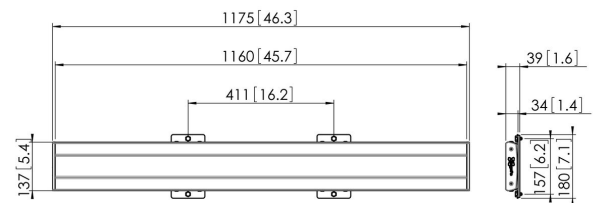

PFB 3411 Display interface bar silver

The PFB 3411 interface bar is part of the modular Connect-it system with which you can create your own ceiling, floor or wall solution.

PFB 3411 Display interface bar silver

Specifications

Article number (SKU)	7234114
Colour	Silver
EAN single box	8712285318825
Width	1175
TÜV certified	Yes
Guarantee	5 years
Max. height of interface (mm)	180
Max. width of interface (mm)	1175
Fischer inside	Yes
Max. depth of interface (mm)	35
Max. horizontal hole pattern (mm)	1110
Max. weight load on pole (kg)	160
Max. weight load on wall (kg)	106
Min. horizontal hole pattern (mm)	100