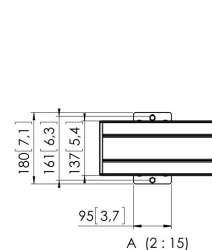

PFB 3419 Display interface bar black

The PFB 3419 interface bar is a part of the modular Connect-it system which can be used for ceiling, floor and wall mounting. The PFB 3419 with a length of 1900 mm is ideal for mounting multiple displays. The PFB 3419 can be used in combination with other interface bars of the PFB 34xx series by using the interface bar coupler (PFA 9104). The advantage of the modularity is that you create almost any desirable length without cutting.

PFB 3419 Display interface bar black

Specifications

Article number (SKU)	7234190
Colour	Black
EAN single box	8712285328749
Width	1915
TÜV certified	Yes
Guarantee	5 years
Max. height of interface (mm)	180
Max. width of interface (mm)	1915
Fischer inside	Yes
Max. depth of interface (mm)	35
Max. horizontal hole pattern (mm)	1850
Max. weight load on pole (kg)	160
Max. weight load on wall (kg)	160
Min. horizontal hole pattern (mm)	100