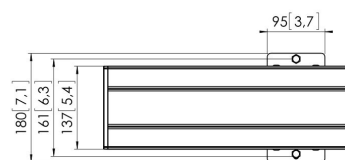

PFB 3433 Display interface bar black

The PFB 3433 interface bar is a part of the modular Connect-it system which can be used for ceiling, floor and wall mounting. The PFB 3433 with a length of 3300 mm is ideal for mounting multiple displays. The PFB 3433 can be used in combination with other interface bars of the PFB 34xx series by using the interface bar coupler (PFA 9104). The advantage of the modularity is that you create almost any desirable length without cutting

A (1 : 5)

C (1 : 3)

PFB 3433 Display interface bar black

Specifications

<i>Article number (SKU)</i>	7234330
<i>Colour</i>	Black
<i>EAN single box</i>	8712285328787
<i>Width</i>	3300
<i>TÜV certified</i>	Yes
<i>Guarantee</i>	5 years
<i>Max. height of interface (mm)</i>	180
<i>Max. width of interface (mm)</i>	3315
<i>Fischer inside</i>	Yes
<i>Max. depth of interface (mm)</i>	35
<i>Max. horizontal hole pattern (mm)</i>	3250
<i>Max. weight load on pole (kg)</i>	160
<i>Max. weight load on wall (kg)</i>	160
<i>Min. horizontal hole pattern (mm)</i>	100