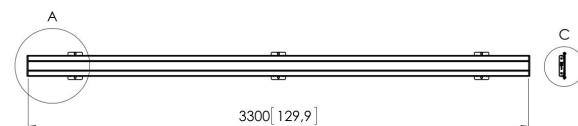

PFB 3433 Display interface bar black

The PFB 3433 interface bar is a part of the modular Connect-it system which can be used for ceiling, floor and wall mounting. The PFB 3433 with a length of 3300 mm is ideal for mounting multiple displays. The PFB 3433 can be used in combination with other interface bars of the PFB 34xx series by using the interface bar coupler (PFA 9104). The advantage of the modularity is that you create almost any desirable length without cutting

A (1 : 5)

C (1 : 3)

PFB 3433 Display interface bar black

Specifications

<i>Article number (SKU)</i>	7234330
<i>Colour</i>	Black
<i>EAN single box</i>	8712285328787
<i>Width</i>	3300
<i>TÜV certified</i>	Yes
<i>Guarantee</i>	5 years
<i>Max. height of interface (mm)</i>	180
<i>Max. width of interface (mm)</i>	3315
<i>Fischer inside</i>	Yes
<i>Max. depth of interface (mm)</i>	35
<i>Max. horizontal hole pattern (mm)</i>	3250
<i>Max. weight load on pole (kg)</i>	160
<i>Max. weight load on wall (kg)</i>	160
<i>Min. horizontal hole pattern (mm)</i>	100