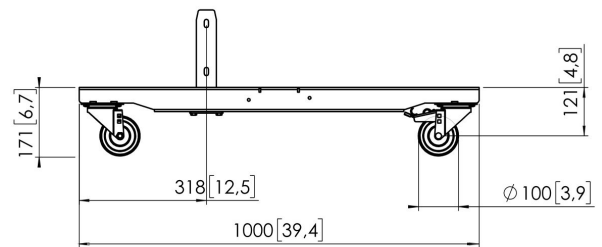

PFT 8920 Video wall trolley base

The PFT 8920 is a part of the universal video wall Connect-it system. Thanks to the modularity you can create your own video wall trolley.

PFT 8920 Video wall trolley base

Specifications

| | |
|---|---------------|
| <i>Article number (SKU)</i> | 7289200 |
| <i>Colour</i> | Black |
| <i>EAN single box</i> | 8712285336645 |
| <i>Height</i> | 171 |
| <i>Length</i> | 1000 |
| <i>Width</i> | 100 |
| <i>TÜV certified</i> | Yes |
| <i>Guarantee</i> | 5 years |
| <i>Max. weight load (kg)</i> | 202.5 |
| <i>Adjustable height</i> | False |
| <i>Distance between the support points of base (mm)</i> | 796 |