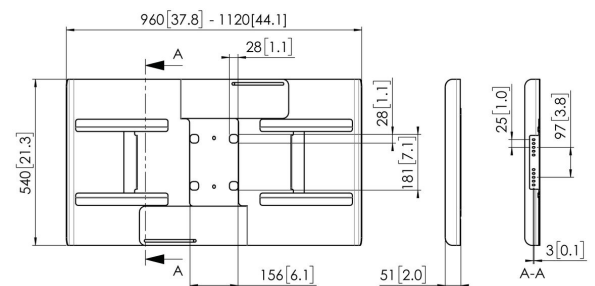

PFA 9115 Back cover landscape 42-49"

Universal display rear covers are designed to cover the rear of the display, hiding cables and players from view and to prevent for tampering. The rear covers can be used in combination with Connect-it ceiling and Connect-it floor solutions. The PFA 9115 and PFA 9116 are for single pole landscape mounting. The PFA 9120 and PFA 9121 are for single pole portrait mounting.

PFA 9115 Back cover landscape 42-49"

Specifications

<i>Article number (SKU)</i>	7291150
<i>Colour</i>	Black
<i>EAN single box</i>	8712285324864
<i>Guarantee</i>	5 years
<i>Max. screen size (inch)</i>	49
<i>Min. screen size (inch)</i>	42