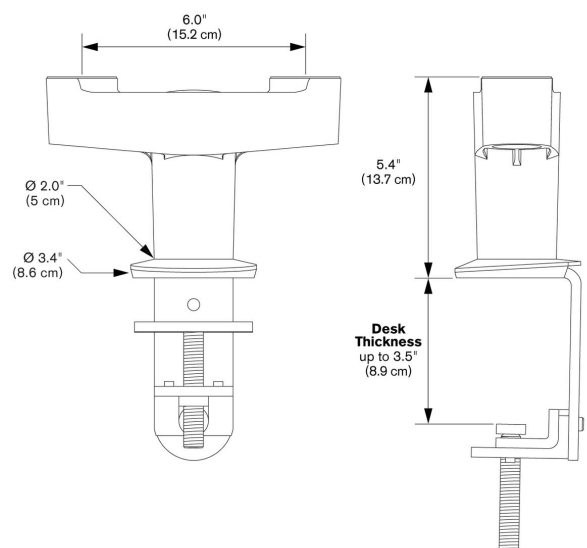

## **PFA 9125 Dual monitor mount adapter white**

*With the PFA 9125 you can free up your desk space, and work in a greater ergonomic comfort. The dual desk mount can be clamped to the desk edge, mounted with a grommet, or bolted through the desk.*

## **PFA 9125 Dual monitor mount adapter white**

## **Specifications**

Article number (SKU)	7291251
Colour	White
EAN single box	8712285338977
Guarantee	5 years

VOGEL'S HOLDING BV (c)

All rights reserved.  
Subject to printing errors,  
technical and price  
amendments.