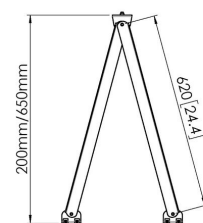

PFA 9141 Wall support sliding bracket basic kit long

The PFA 9141 wall support sliding bracket basic kit long enables you to fixate a PUC 29xx pole to the wall.

PFA 9141 Wall support sliding bracket basic kit long

Specifications

| | |
|-----------------------------|---------------|
| <i>Article number (SKU)</i> | 7291410 |
| <i>Colour</i> | Black |
| <i>EAN single box</i> | 8712285342967 |
| <i>Length</i> | 620 |
| <i>Depth</i> | 31 |
| <i>TÜV certified</i> | Yes |
| <i>Guarantee</i> | 5 years |
| <i>Adjustable depth</i> | True |
| <i>Adjustable height</i> | True |
| <i>Fischer inside</i> | No |