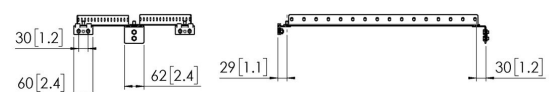

PFA 9141 Wall support sliding bracket basic kit long

The PFA 9141 wall support sliding bracket basic kit long enables you to fixate a PUC 29xx pole to the wall.

PFA 9141 Wall support sliding bracket basic kit long

Specifications

| | |
|-----------------------------|---------------|
| <i>Article number (SKU)</i> | 7291410 |
| <i>Colour</i> | Black |
| <i>EAN single box</i> | 8712285342967 |
| <i>Length</i> | 620 |
| <i>Depth</i> | 31 |
| <i>TÜV certified</i> | Yes |
| <i>Guarantee</i> | 5 years |
| <i>Adjustable depth</i> | True |
| <i>Adjustable height</i> | True |
| <i>Fischer inside</i> | No |