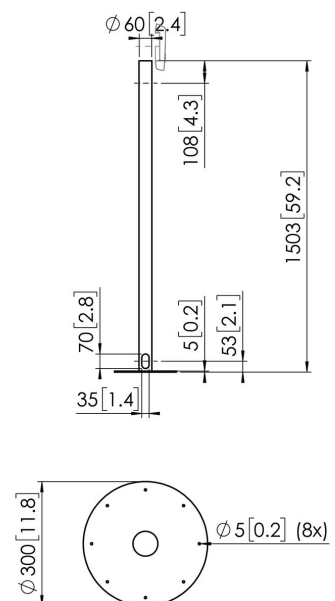

PFA 9155 Display floor mounting stand

Key Benefits

- Stylish high-end design
- Modular
- Cable management

The PFA 9155 display floor mounting stand is part of the modular system, allowing you to create your own floor solution.

PFA 9155 Display floor mounting stand

Specifications

<i>Article number (SKU)</i>	7291554
<i>Colour</i>	Stainless Steel
<i>EAN single box</i>	8712285350788
<i>Height</i>	1503
<i>Width</i>	300
<i>Depth</i>	300
<i>TÜV certified</i>	Yes
<i>Guarantee</i>	5 years
<i>Min. screen size (inch)</i>	55
<i>Max. screen size (inch)</i>	55
<i>Max. weight load (kg)</i>	50
<i>Max. distance to floor - center display (mm)</i>	1571
<i>Max. screen size (inch)</i>	55
<i>Min. screen size (inch)</i>	19