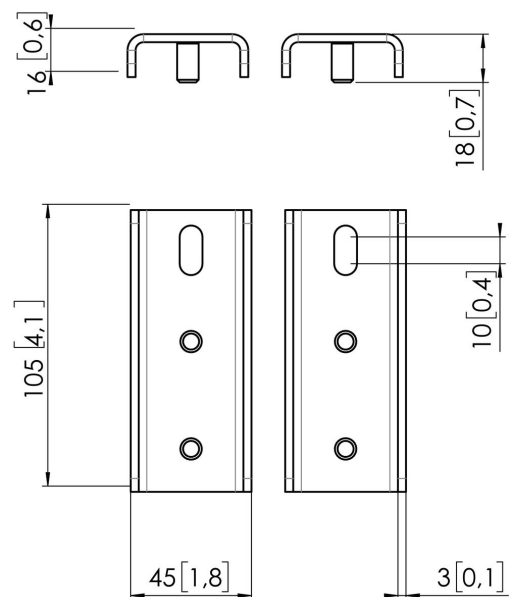

PFA 9158 Adapter for Samsung Flip 2 65"

Key Benefits

Adapter for Samsung Flip 2 65". Use in combination with PFW 6858.

PFA 9158 Adapter for Samsung Flip 2 65"

Specifications

Article number (SKU)	7291580
Colour	Black
EAN single box	8712285348266
Height	105
Width	45
Depth	18
Guarantee	5 years
Max. weight load (kg)	72
Max. screen size (inch)	65