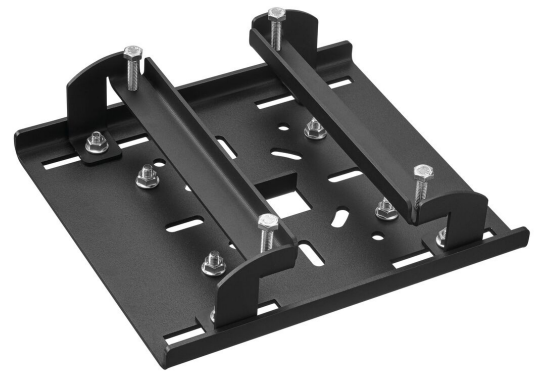

PUA 9515 Girder / H-beam clamp 70-180 mm

The PUA 9515 is part of the modular Vogel's display/projector mounting system which enables you to easily create your own (H-beam/girder) mounting solutions for medium- to large-sized displays.

PUA 9515 Girder / H-beam clamp 70-180 mm

Specifications

Article number (SKU)	7295154
Colour	Black
EAN single box	8712285345166
TÜV certified	Yes
Guarantee	5 years
Max. weight load (kg)	80
H-beam size	70-180 mm