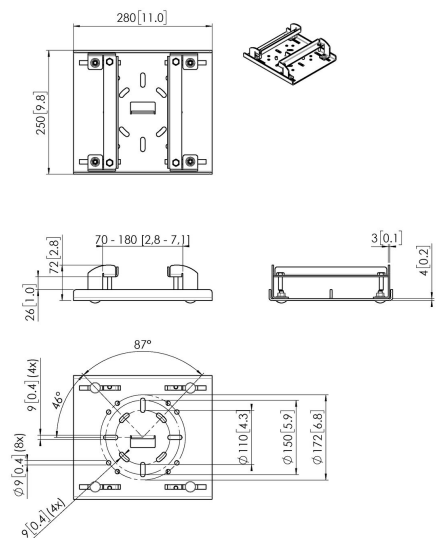

PUA 9515 Girder / H-beam clamp 70-180 mm

The PUA 9515 is part of the modular Vogel's display/projector mounting system which enables you to easily create your own (H-beam/girder) mounting solutions for medium- to large-sized displays.

PUA 9515 Girder / H-beam clamp 70-180 mm

Specifications

Article number (SKU)	7295154
Colour	Black
EAN single box	8712285345166
TÜV certified	Yes
Guarantee	5 years
Max. weight load (kg)	80
H-beam size	70-180 mm