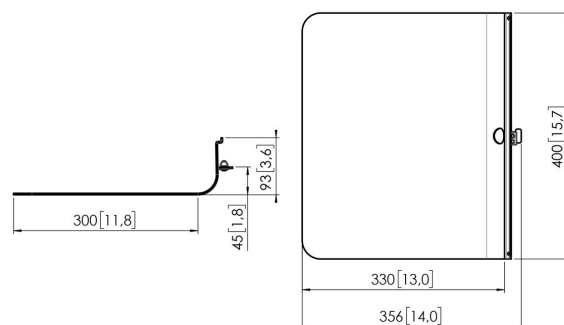

With the RISE A 131 Laptop Support, you add a smart laptop accessory to a Vogel's RISE motorized display lift. The support is 40 cm wide and 30 cm deep. You have the laptop within reach and it moves along with the height adjustment of the motorized display lift. Easy to install In combination with the A 111 Accessory Mounting Kit, you can attach the laptop support easily and quickly to the back of the display.

RISE A 131 Laptop Support for RISE motorized display lifts (black)

Specifications

<i>Article number (SKU)</i>	7301310
<i>Colour</i>	Black
<i>EAN single box</i>	8712285356803
<i>Height</i>	93
<i>Depth</i>	300
<i>TÜV certified</i>	Yes
<i>Guarantee</i>	5 years
<i>Max. weight load (kg)</i>	5