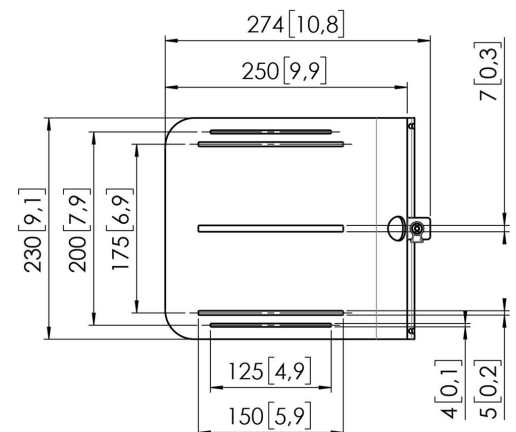

RISE A 141 Video Conferencing Camera Platform for RISE motorized display lifts (black)

Key Benefits

- Complete your RISE Display lift with handy accessories
- Quick and easy installation
- TÜV-5 certified

Video Conferencing Camera Platform for display lifts

The RISE A 141 Video Conferencing Camera Platform can be easily added to a Vogel's RISE motorized display lift. The dimensions of the platform are 22.9 cm in width x 21.9 cm in depth x 7.8 cm in height. The camera is firmly placed and moves along with the height adjustment of the motorized display lift. Easy to install In combination with the A 111 Accessory Mounting Kit, you can attach the video conferencing camera platform easily and quickly to the back of the display.

RISE A141 Video Conferencing Camera Platform for RISE motorized display lifts (black)

Specifications

| | |
|-----------------------|---------------|
| Article number (SKU) | 7301410 |
| Colour | Black |
| EAN single box | 8712285356827 |
| Height | 92 |
| Width | 230 |
| Depth | 274 |
| TÜV certified | Yes |
| Guarantee | 5 years |
| Max. weight load (kg) | 4 |