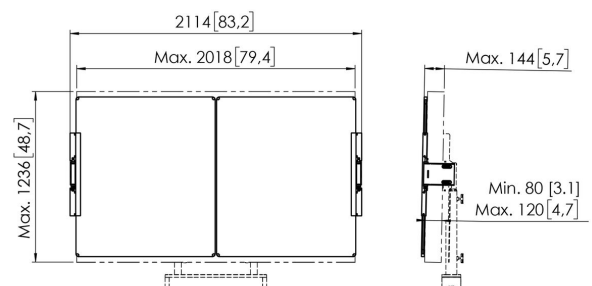

RISE A218 Whiteboard Set 86" for RISE motorized display lift floor-wall solution (black)

Key Benefits

- Complete your RISE Display lift with handy accessories
- For mounting on the RISE floor-wall solutions
- Quick and easy installation
- TÜV-5 certified

Whiteboard Set for 86"

This RISE A218 Whiteboard Set 86" is custom made for the Vogel's RISE motorized display lift floor-wall solution. With this accessory, you can mount a whiteboard to the left and right of a 86-inch display. The enamel steel boards feature hinges developed by Vogel's. As a result, the whiteboards do not spontaneously open, even after frequent use. Easy to install. The adjustable hinges on this accessory set allow you to vary the depth, height and width so that the whiteboards always fit the display, whatever display you are using.

RISE A218 Whiteboard Set 86" for RISE motorized display lift floor-wall solution (black)

Specifications

Article number (SKU)	7302180
Colour	Black
EAN single box	8712285356889
Height	1157
Width	4130
Depth	142
TÜV certified	Yes
Tilt	Tilt -4°/+4°
Guarantee	5 years
Adjustable depth	True
Adjustable height	True
Max. screen size (inch)	86
Min. screen size (inch)	86