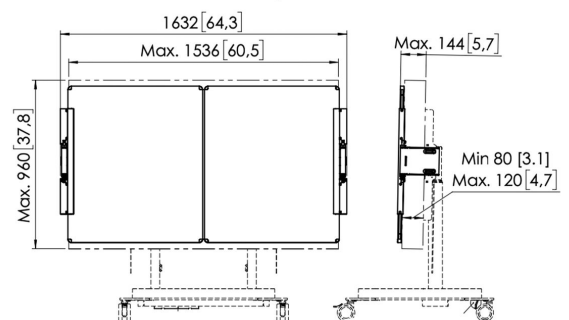

RISE A226 Whiteboard Set 65" for RISE motorized display lift trolley or floor stand (black)

Key Benefits

- Complete your RISE Display lift with handy accessories
- For mounting on the RISE trolley, floor stand
- Quick and easy installation
- TÜV-5 certified

Whiteboard Set for 65"

This RISE A226 Whiteboard Set 65" is custom made for the Vogel's RISE motorized display lift trolley or floor stand. With this accessory, you can mount a whiteboard to the left and right of a 65-inch display. Added counterweights ensure a safe installation and use. The enamel steel boards feature hinges developed by Vogel's. As a result, the whiteboards do not spontaneously open, even after frequent use. Easy to install. The adjustable hinges on this accessory set allow you to vary the depth, height and width so that the whiteboards always fit the display, whatever display you are using.

RISE A226 Whiteboard Set 65" for RISE motorized display lift trolley or floor stand (black)

Specifications

Article number (SKU)	7302260
Colour	Black
EAN single box	8712285358906
Height	892
Width	3166
Depth	142
TÜV certified	Yes
Tilt	Tilt -4°/+4°
Guarantee	5 years
Adjustable depth	True
Adjustable height	True
Max. screen size (inch)	65
Min. screen size (inch)	65