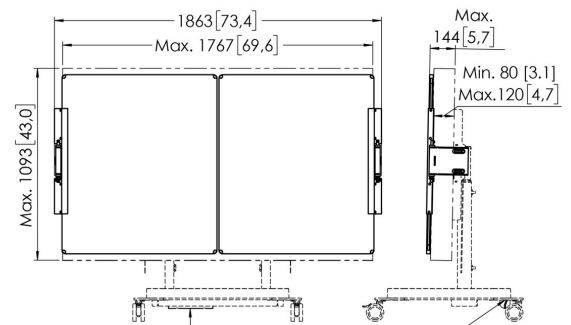

RISE A227 Whiteboard Set 75" for RISE motorized display lift trolley or floor stand (black)

Key Benefits

- Complete your RISE Display lift with handy accessories
- For mounting on the RISE trolley, floor stand
- Quick and easy installation
- TÜV-5 certified

Whiteboard Set for 75"

This RISE A227 Whiteboard Set 75" is custom made for the Vogel's RISE motorized display lift trolley or floor stand. With this accessory, you can mount a whiteboard to the left and right of a 75-inch display. Added counterweights ensure a safe installation and use. The enamel steel boards feature hinges developed by Vogel's. As a result, the whiteboards do not spontaneously open, even after frequent use. Easy to install
The adjustable hinges on this accessory set allow you to vary the depth, height and width so that the whiteboards always fit the display, whatever display you are using.

RISE A227 Whiteboard Set 75" for RISE motorized display lift trolley or floor stand (black)

Specifications

Article number (SKU)	7302270
Colour	Black
EAN single box	8712285358920
Height	1020
Width	3627
Depth	142
TÜV certified	Yes
Tilt	Tilt -4°/+4°
Guarantee	5 years
Adjustable depth	True
Adjustable height	True
Max. screen size (inch)	75
Min. screen size (inch)	75